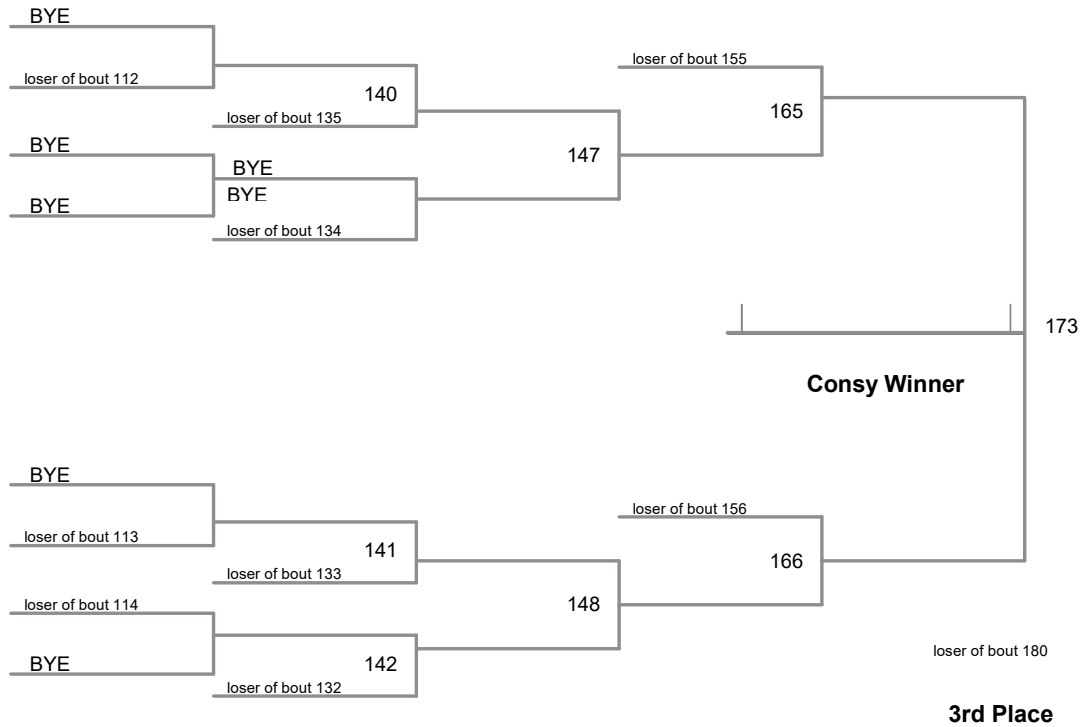

2017 Area IV Finals  
9-10 (on Mat 6)

**55 Lbs**

2017 Area IV Finals  
9-10 (on Mat 4)

**60 Lbs**

2017 Area IV Finals  
9-10 (on Mat 5)

**65 Lbs**

2017 Area IV Finals  
9-10 (on Mat 1)

**70 Lbs**

2017 Area IV Finals  
9-10 (on Mat 2)

**75 Lbs**

2017 Area IV Finals  
9-10 (on Mat 5)

**80 Lbs**

2017 Area IV Finals  
9-10 (on Mat 6)

**85 Lbs**

2017 Area IV Finals  
9-10 (on Mat 1)

**90 Lbs**

2017 Area IV Finals  
9-10 (on Mat 5)

**95 Lbs**

2017 Area IV Finals  
9-10 (on Mat 2)

**105 Lbs**

2017 Area IV Finals  
9-10 (on Mat 2)

**120 Lbs**

2017 Area IV Finals  
9-10 (on Mat 6)

**150 Lbs**