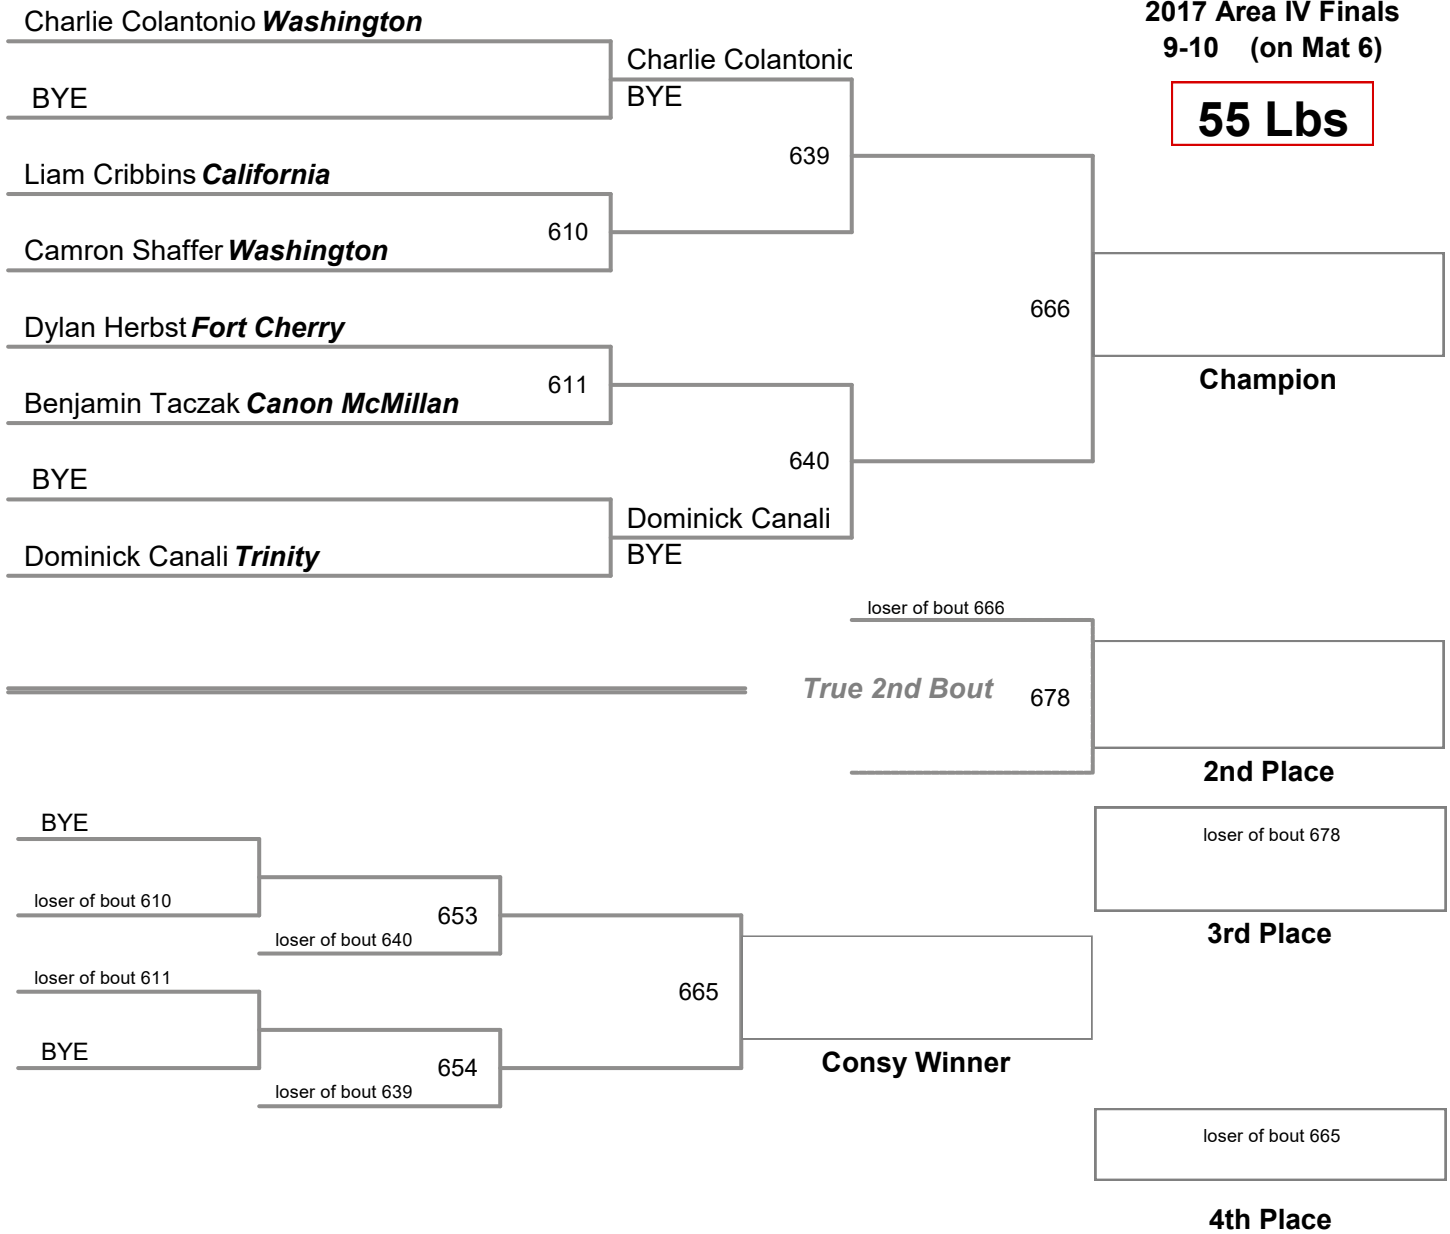

2017 Area IV Finals  
9-10 (on Mat 6)

**55 Lbs**

2017 Area IV Finals  
9-10 (on Mat 4)

**60 Lbs**

2017 Area IV Finals  
9-10 (on Mat 5)

**65 Lbs**

2017 Area IV Finals  
9-10 (on Mat 1)

**70 Lbs**

2017 Area IV Finals  
9-10 (on Mat 2)

**75 Lbs**

2017 Area IV Finals  
9-10 (on Mat 5)

**80 Lbs**

2017 Area IV Finals  
9-10 (on Mat 6)

**85 Lbs**

2017 Area IV Finals  
9-10 (on Mat 1)

**90 Lbs**

2017 Area IV Finals  
9-10 (on Mat 5)

**95 Lbs**

2017 Area IV Finals  
9-10 (on Mat 2)

**105 Lbs**

2017 Area IV Finals  
9-10 (on Mat 2)

**120 Lbs**

2017 Area IV Finals  
9-10 (on Mat 6)

**150 Lbs**