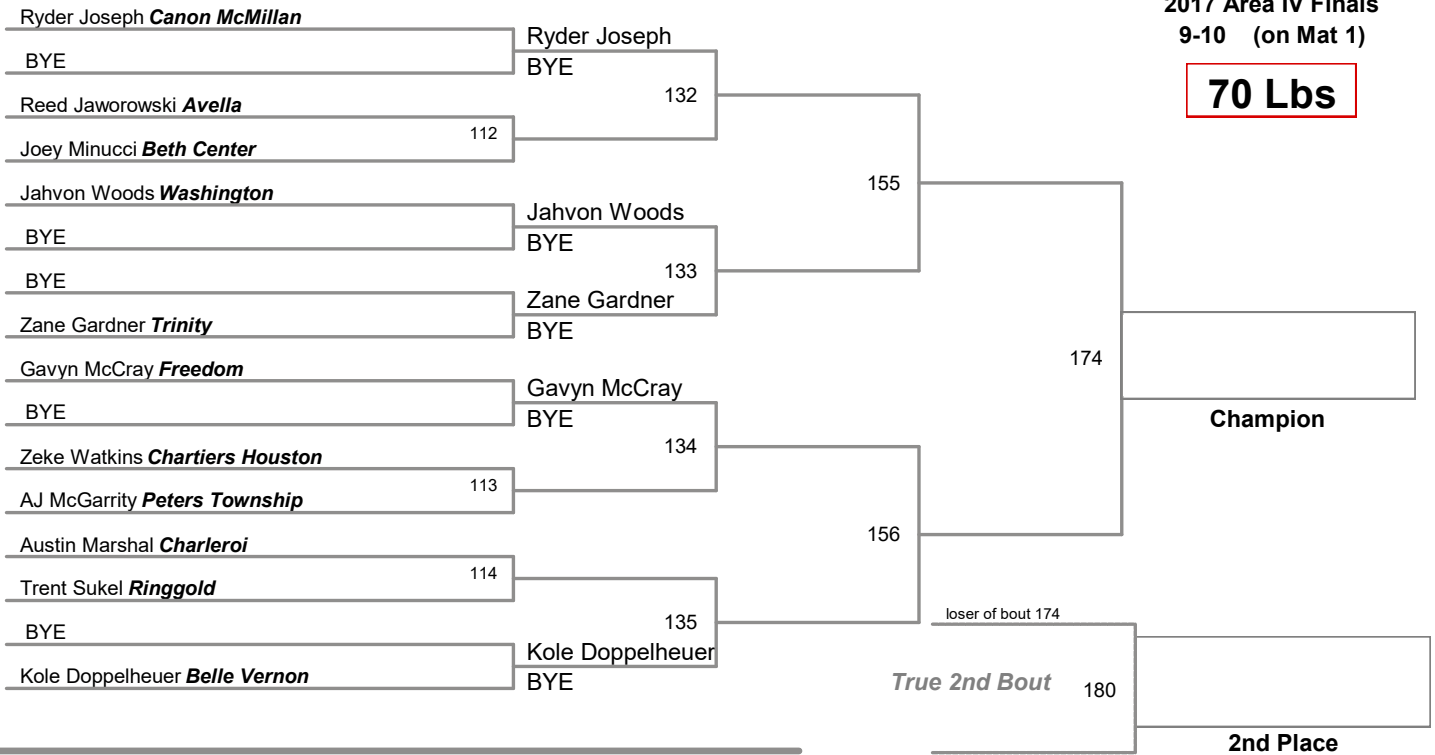

2017 Area IV Finals  
9-10 (on Mat 6)

**55 Lbs**

2017 Area IV Finals  
9-10 (on Mat 4)

**60 Lbs**

2017 Area IV Finals  
9-10 (on Mat 5)

**65 Lbs**

2017 Area IV Finals  
9-10 (on Mat 1)

**70 Lbs**

2017 Area IV Finals  
9-10 (on Mat 2)

**75 Lbs**

2017 Area IV Finals  
9-10 (on Mat 5)

**80 Lbs**

2017 Area IV Finals  
9-10 (on Mat 6)

**85 Lbs**

2017 Area IV Finals  
9-10 (on Mat 1)

**90 Lbs**

2017 Area IV Finals  
9-10 (on Mat 5)

**95 Lbs**

2017 Area IV Finals  
9-10 (on Mat 2)

**105 Lbs**

2017 Area IV Finals  
9-10 (on Mat 2)

**120 Lbs**

2017 Area IV Finals  
9-10 (on Mat 6)

**150 Lbs**