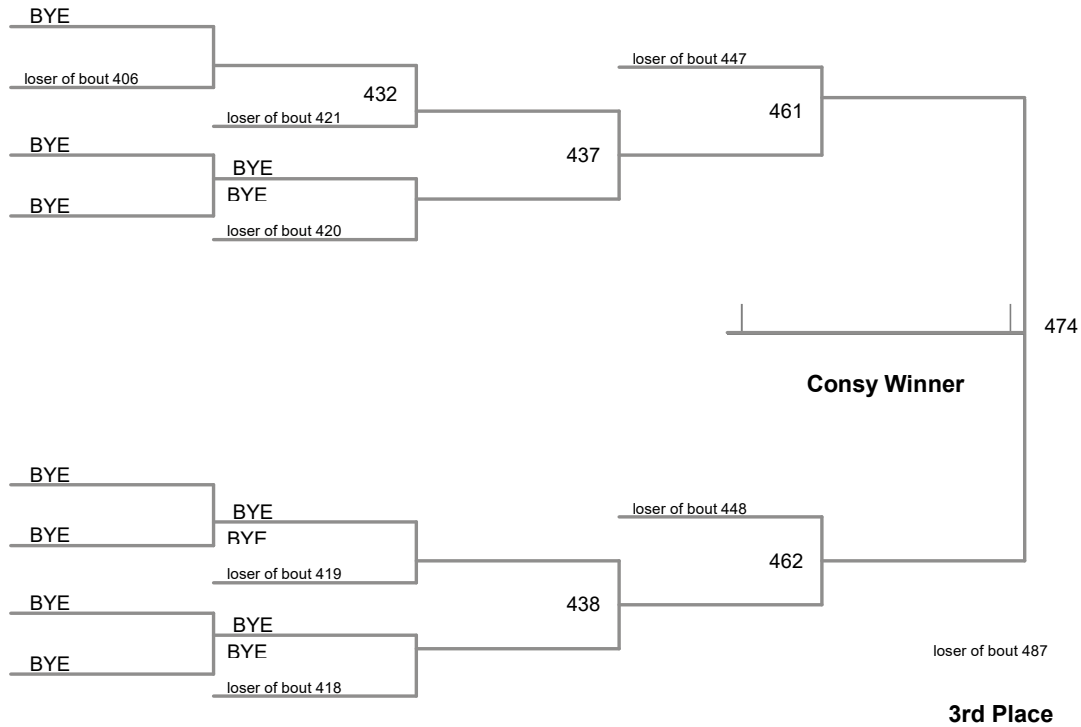

2017 Area IV Finals  
9-10 (on Mat 6)

**55 Lbs**

2017 Area IV Finals  
9-10 (on Mat 4)

**60 Lbs**

2017 Area IV Finals  
9-10 (on Mat 5)

**65 Lbs**

2017 Area IV Finals  
9-10 (on Mat 1)

**70 Lbs**

2017 Area IV Finals  
9-10 (on Mat 2)

**75 Lbs**

2017 Area IV Finals  
9-10 (on Mat 5)

**80 Lbs**

2017 Area IV Finals  
9-10 (on Mat 6)

**85 Lbs**

2017 Area IV Finals  
9-10 (on Mat 1)

**90 Lbs**

2017 Area IV Finals  
9-10 (on Mat 5)

**95 Lbs**

2017 Area IV Finals  
9-10 (on Mat 2)

**105 Lbs**

2017 Area IV Finals  
9-10 (on Mat 2)

**120 Lbs**

2017 Area IV Finals  
9-10 (on Mat 6)

**150 Lbs**