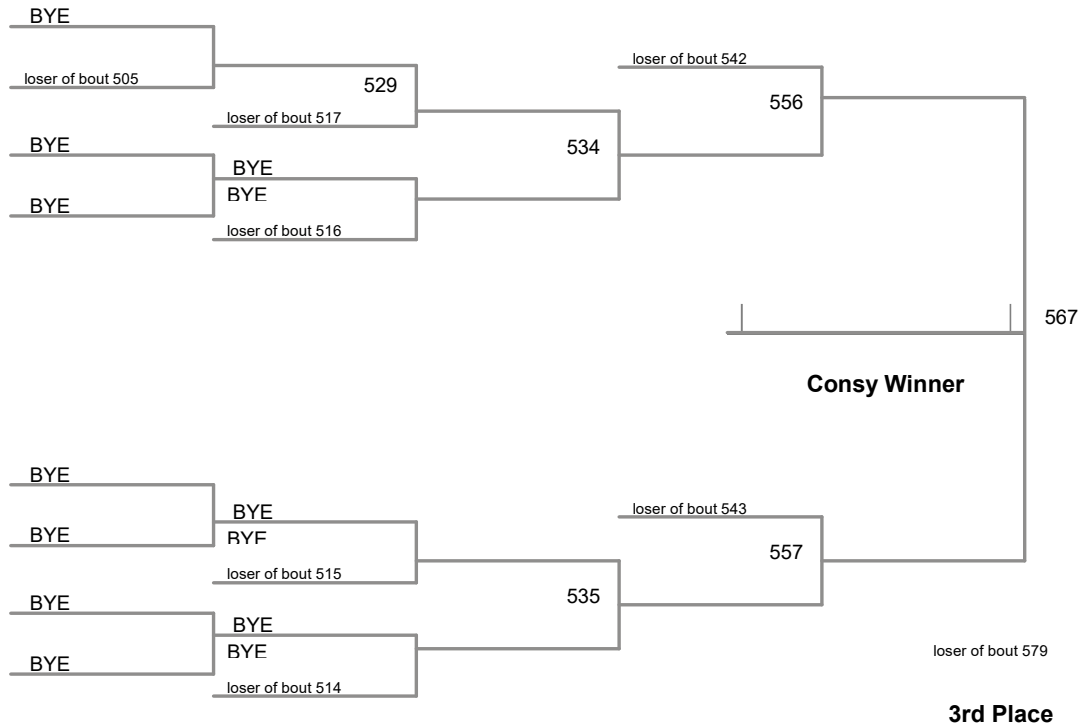

2017 Area IV Finals  
9-10 (on Mat 6)

**55 Lbs**

2017 Area IV Finals  
9-10 (on Mat 4)

**60 Lbs**

2017 Area IV Finals  
9-10 (on Mat 5)

**65 Lbs**

2017 Area IV Finals  
9-10 (on Mat 1)

**70 Lbs**

2017 Area IV Finals  
9-10 (on Mat 2)

**75 Lbs**

2017 Area IV Finals  
9-10 (on Mat 5)

**80 Lbs**

2017 Area IV Finals  
9-10 (on Mat 6)

**85 Lbs**

2017 Area IV Finals  
9-10 (on Mat 1)

**90 Lbs**

2017 Area IV Finals  
9-10 (on Mat 5)

**95 Lbs**

2017 Area IV Finals  
9-10 (on Mat 2)

**105 Lbs**

2017 Area IV Finals  
9-10 (on Mat 2)

**120 Lbs**

2017 Area IV Finals  
9-10 (on Mat 6)

**150 Lbs**