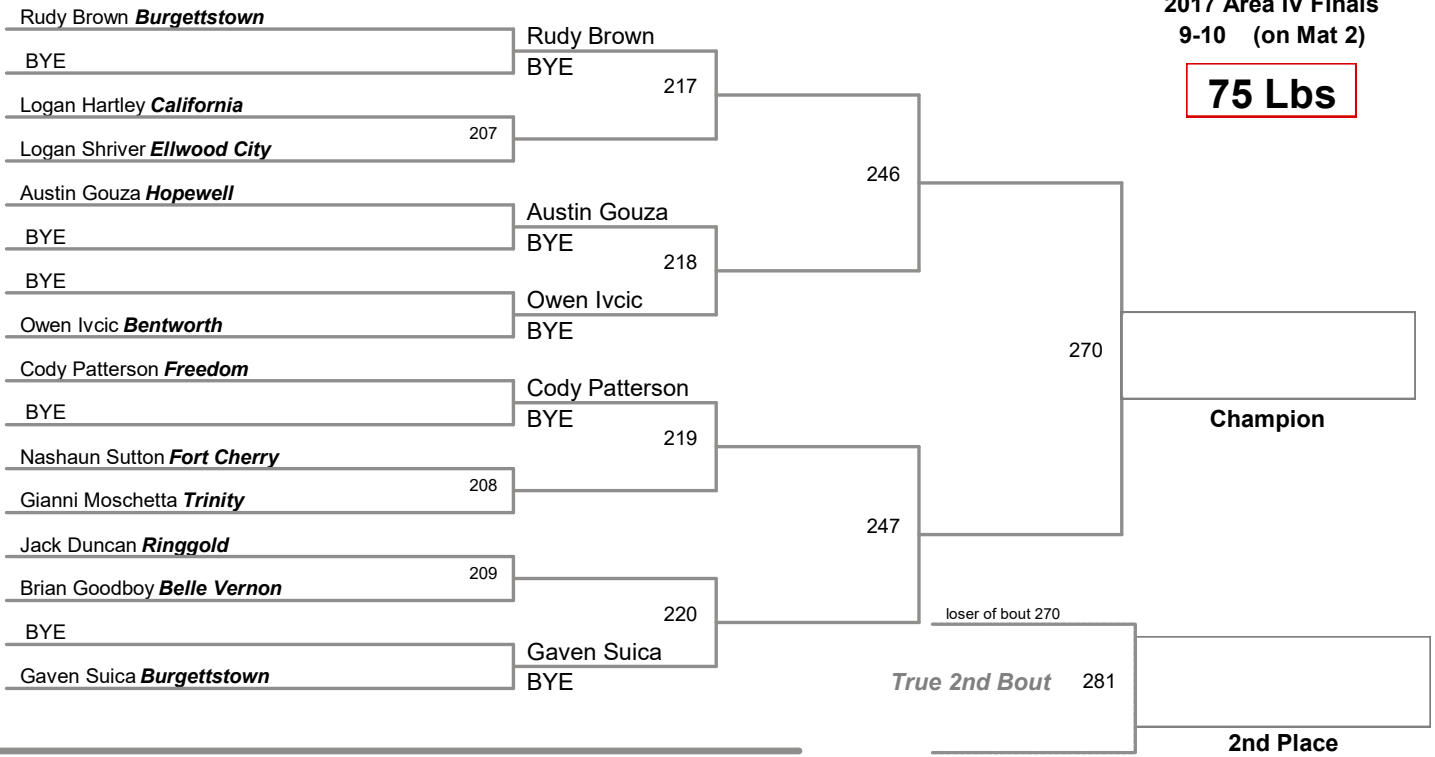

2017 Area IV Finals  
9-10 (on Mat 6)

**55 Lbs**

2017 Area IV Finals  
9-10 (on Mat 4)

**60 Lbs**

2017 Area IV Finals  
9-10 (on Mat 5)

**65 Lbs**

2017 Area IV Finals  
9-10 (on Mat 1)

**70 Lbs**

2017 Area IV Finals  
9-10 (on Mat 2)

**75 Lbs**

2017 Area IV Finals  
9-10 (on Mat 5)

**80 Lbs**

2017 Area IV Finals  
9-10 (on Mat 6)

**85 Lbs**

2017 Area IV Finals  
9-10 (on Mat 1)

**90 Lbs**