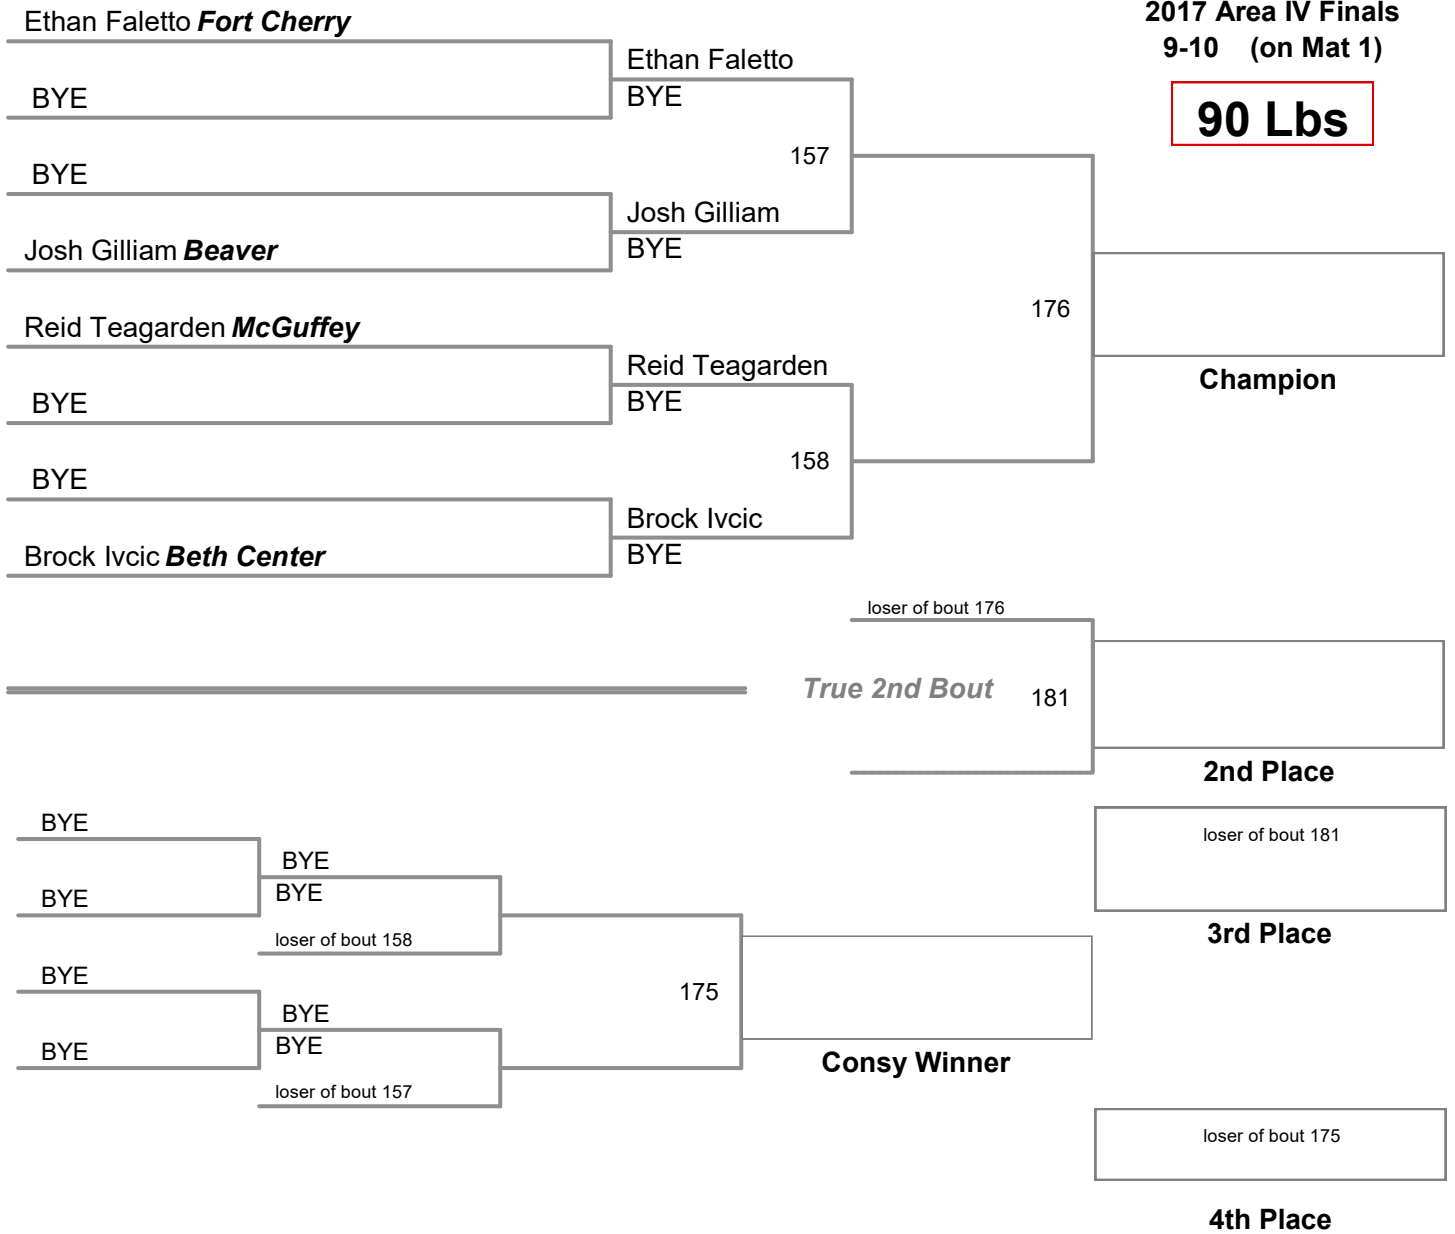

2017 Area IV Finals  
9-10 (on Mat 2)

**75 Lbs**

2017 Area IV Finals  
9-10 (on Mat 5)

**80 Lbs**

2017 Area IV Finals  
9-10 (on Mat 6)

**85 Lbs**

2017 Area IV Finals  
9-10 (on Mat 1)

**90 Lbs**