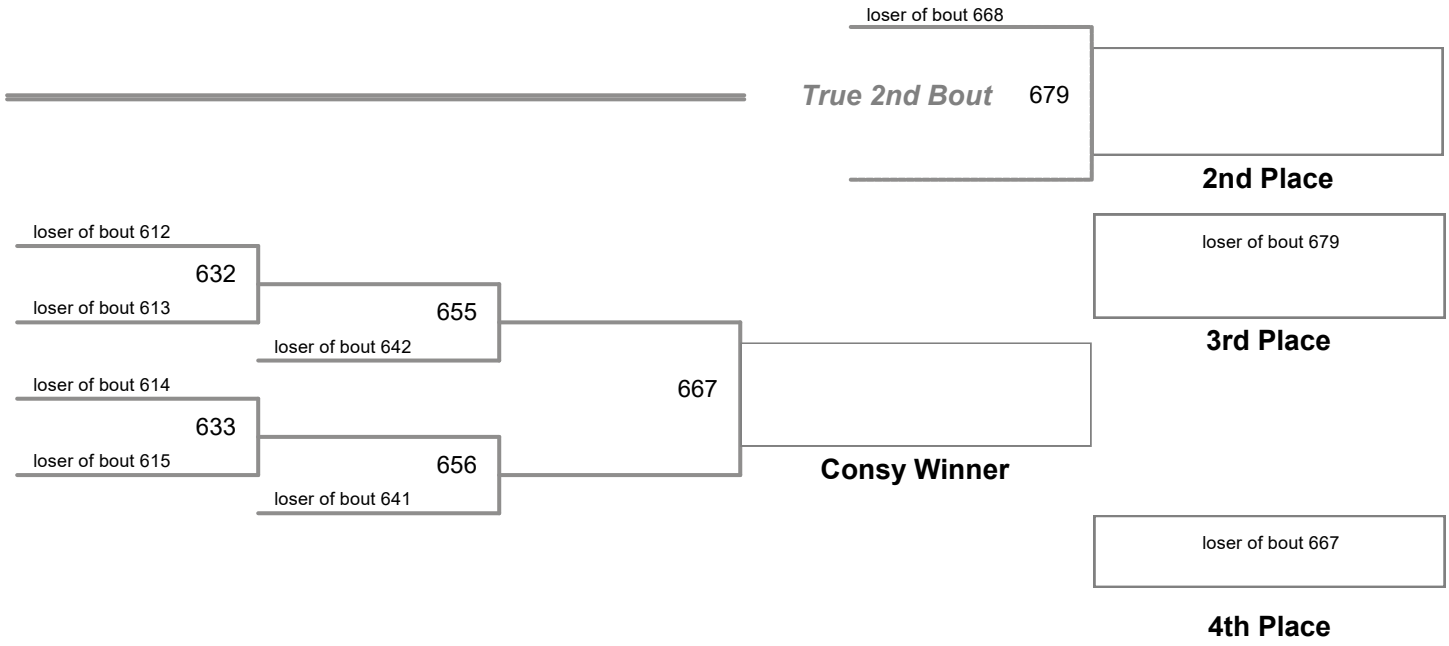

2017 Area IV Finals  
9-10 (on Mat 2)

**75 Lbs**

2017 Area IV Finals  
9-10 (on Mat 5)

**80 Lbs**

2017 Area IV Finals  
9-10 (on Mat 6)

**85 Lbs**

2017 Area IV Finals  
9-10 (on Mat 1)

**90 Lbs**

2017 Area IV Finals  
9-10 (on Mat 5)

**95 Lbs**

2017 Area IV Finals  
9-10 (on Mat 2)

**105 Lbs**

2017 Area IV Finals  
9-10 (on Mat 2)

**120 Lbs**

2017 Area IV Finals  
9-10 (on Mat 6)

**150 Lbs**