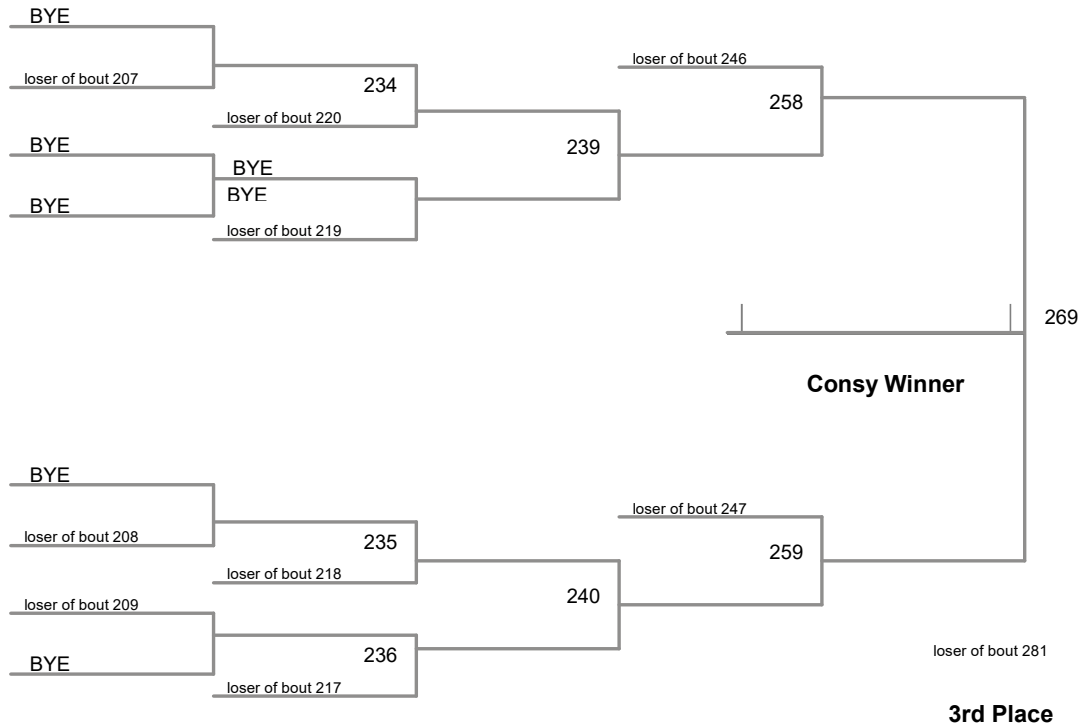

2017 Area IV Finals  
9-10 (on Mat 6)

**55 Lbs**

2017 Area IV Finals  
9-10 (on Mat 4)

**60 Lbs**

2017 Area IV Finals  
9-10 (on Mat 5)

**65 Lbs**

2017 Area IV Finals  
9-10 (on Mat 1)

**70 Lbs**

2017 Area IV Finals  
9-10 (on Mat 2)

**75 Lbs**

2017 Area IV Finals  
9-10 (on Mat 5)

**80 Lbs**

2017 Area IV Finals  
9-10 (on Mat 6)

**85 Lbs**

2017 Area IV Finals  
9-10 (on Mat 1)

**90 Lbs**

2017 Area IV Finals  
9-10 (on Mat 5)

**95 Lbs**

2017 Area IV Finals  
9-10 (on Mat 2)

**105 Lbs**

2017 Area IV Finals  
9-10 (on Mat 2)

**120 Lbs**

2017 Area IV Finals  
9-10 (on Mat 6)

**150 Lbs**