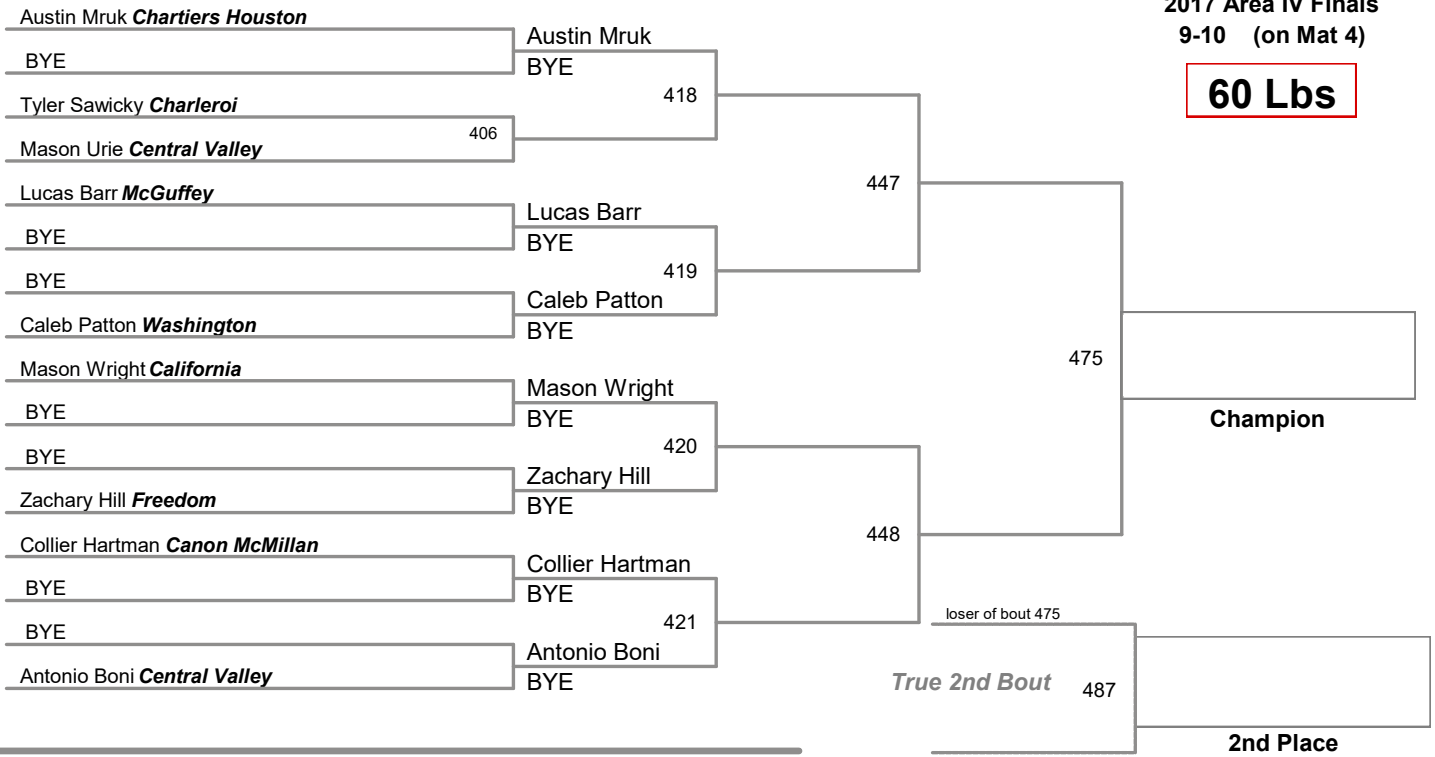

2017 Area IV Finals  
9-10 (on Mat 6)

**55 Lbs**

2017 Area IV Finals  
9-10 (on Mat 4)

**60 Lbs**

2017 Area IV Finals  
9-10 (on Mat 5)

**65 Lbs**

2017 Area IV Finals  
9-10 (on Mat 1)

**70 Lbs**

2017 Area IV Finals  
9-10 (on Mat 2)

**75 Lbs**

2017 Area IV Finals  
9-10 (on Mat 5)

**80 Lbs**

2017 Area IV Finals  
9-10 (on Mat 6)

**85 Lbs**

2017 Area IV Finals  
9-10 (on Mat 1)

**90 Lbs**

2017 Area IV Finals  
9-10 (on Mat 5)

**95 Lbs**

2017 Area IV Finals  
9-10 (on Mat 2)

**105 Lbs**

2017 Area IV Finals  
9-10 (on Mat 2)

**120 Lbs**

2017 Area IV Finals  
9-10 (on Mat 6)

**150 Lbs**