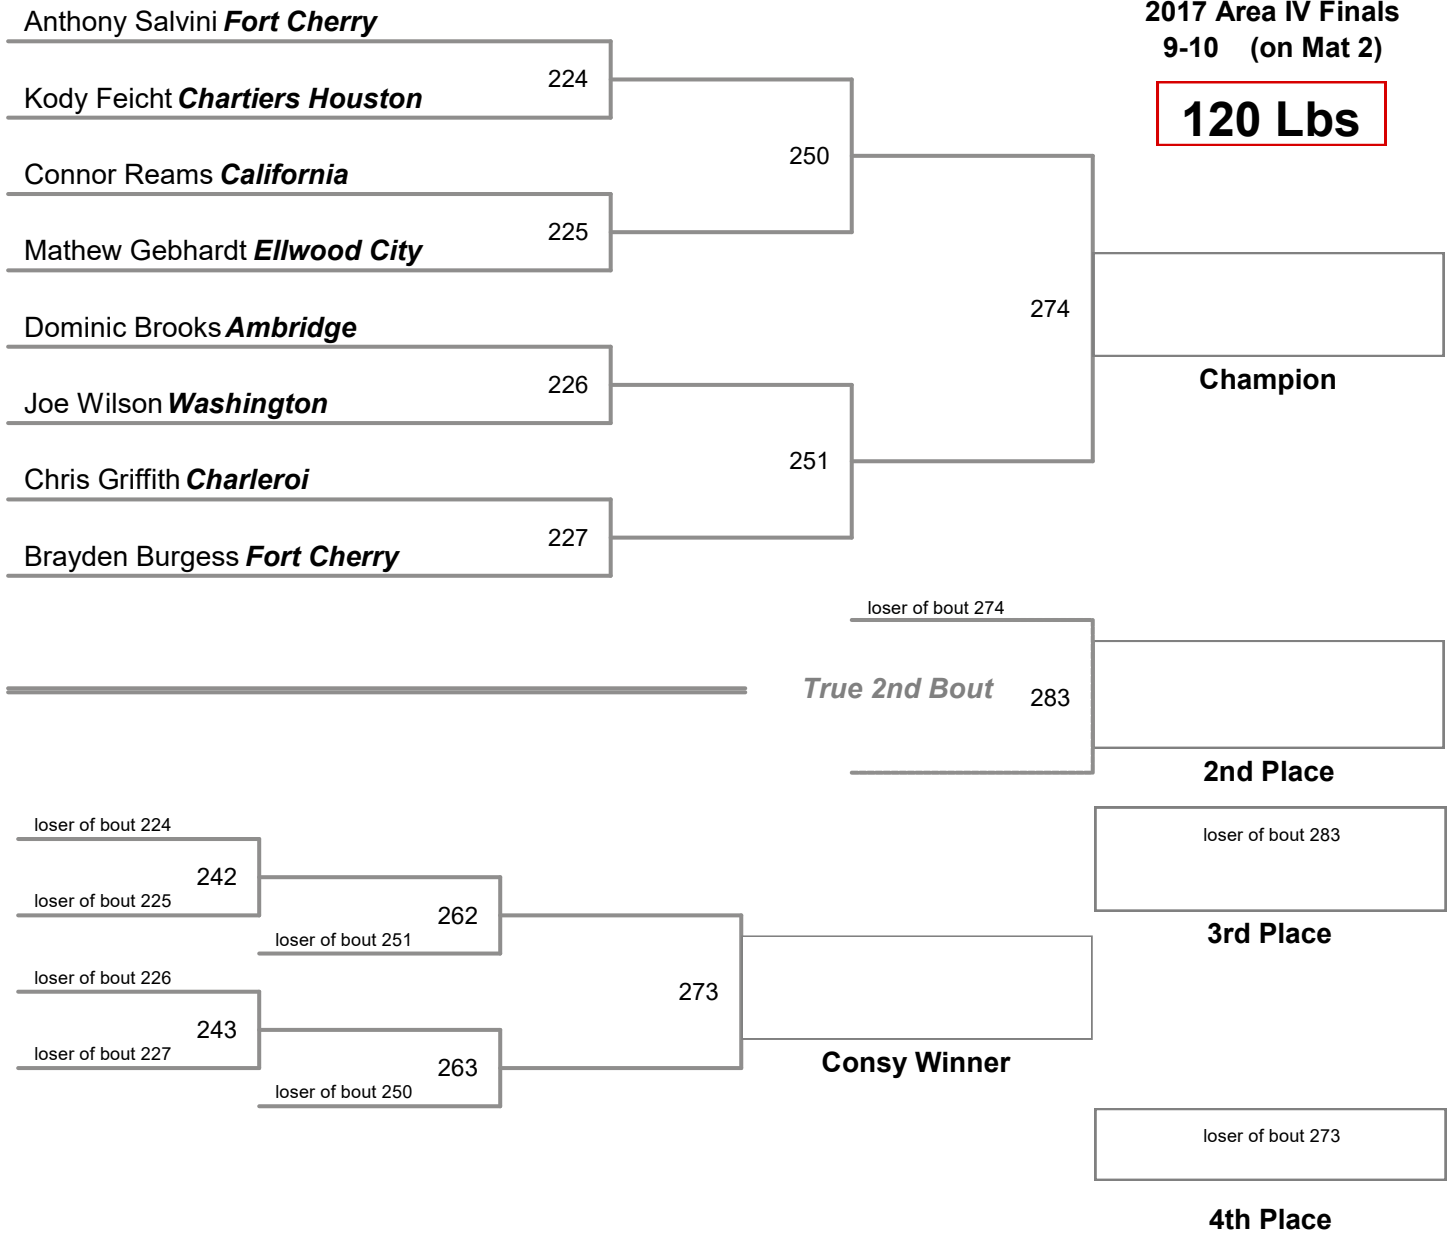

2017 Area IV Finals  
9-10 (on Mat 5)

**95 Lbs**

2017 Area IV Finals  
9-10 (on Mat 2)

**105 Lbs**

2017 Area IV Finals  
9-10 (on Mat 2)

**120 Lbs**

2017 Area IV Finals  
9-10 (on Mat 6)

**150 Lbs**