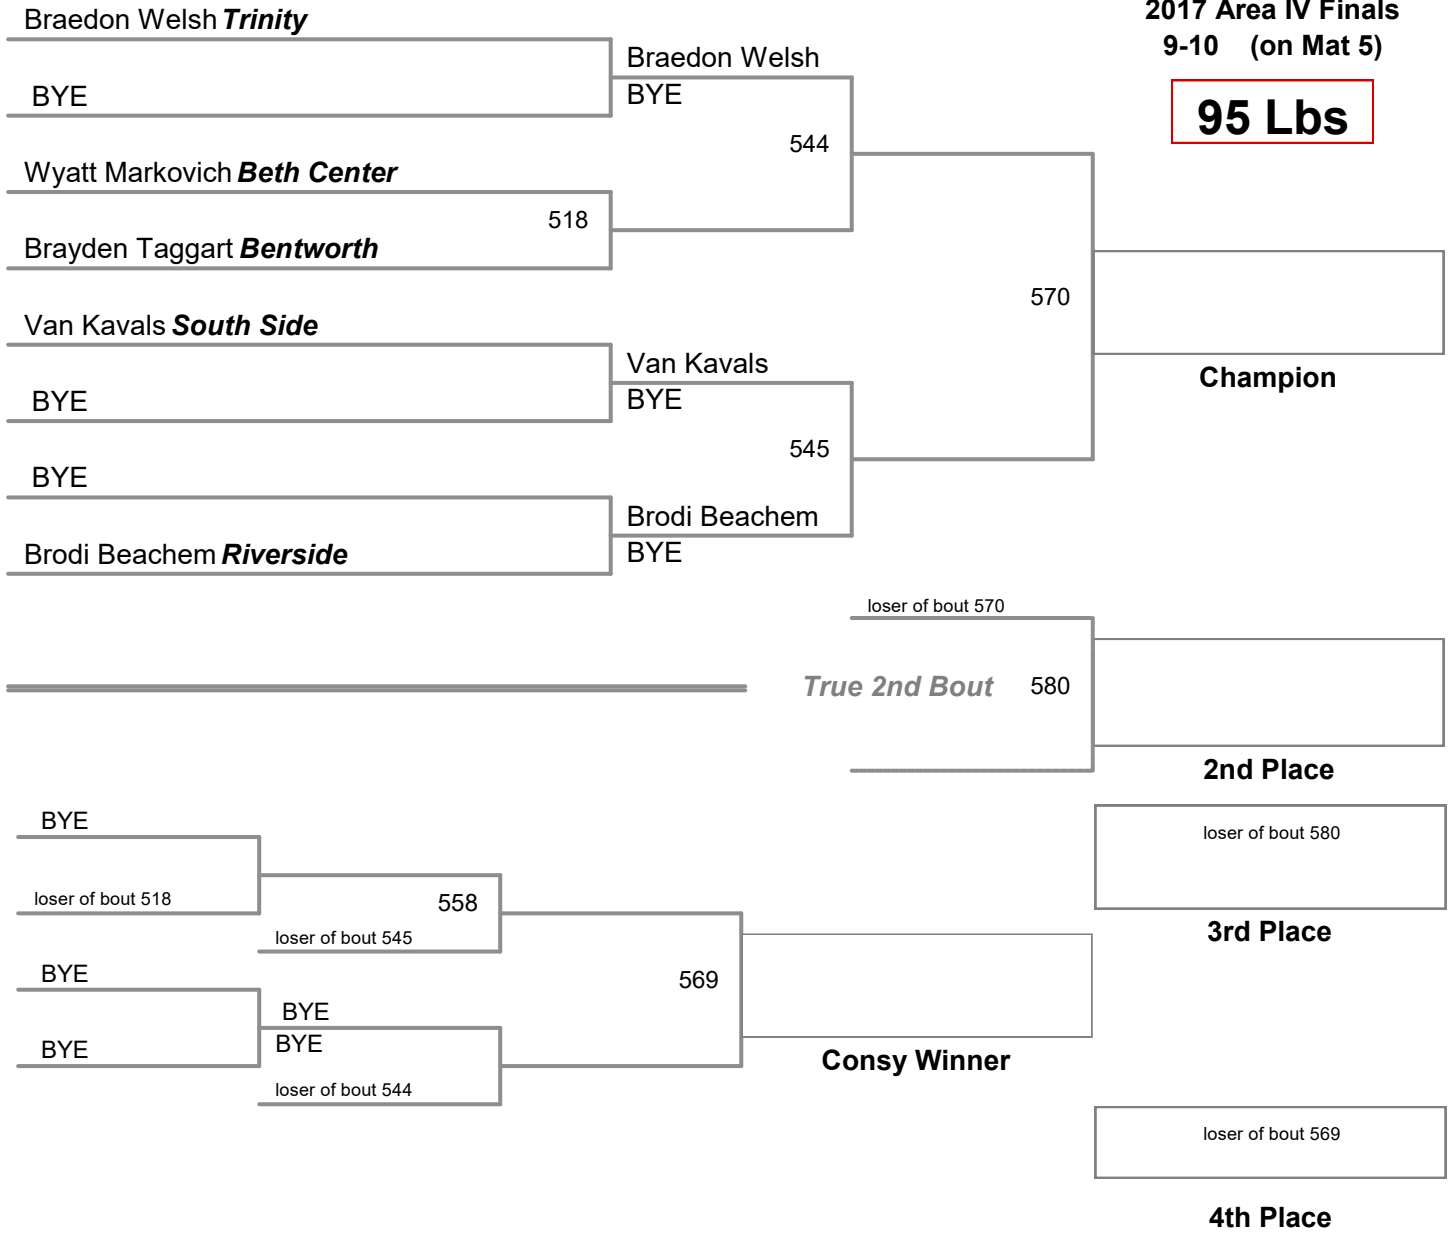

2017 Area IV Finals  
9-10 (on Mat 2)

**75 Lbs**

2017 Area IV Finals  
9-10 (on Mat 5)

**80 Lbs**

2017 Area IV Finals  
9-10 (on Mat 6)

**85 Lbs**

2017 Area IV Finals  
9-10 (on Mat 1)

**90 Lbs**

2017 Area IV Finals  
9-10 (on Mat 5)

**95 Lbs**

2017 Area IV Finals  
9-10 (on Mat 2)

**105 Lbs**

2017 Area IV Finals  
9-10 (on Mat 2)

**120 Lbs**

2017 Area IV Finals  
9-10 (on Mat 6)

**150 Lbs**