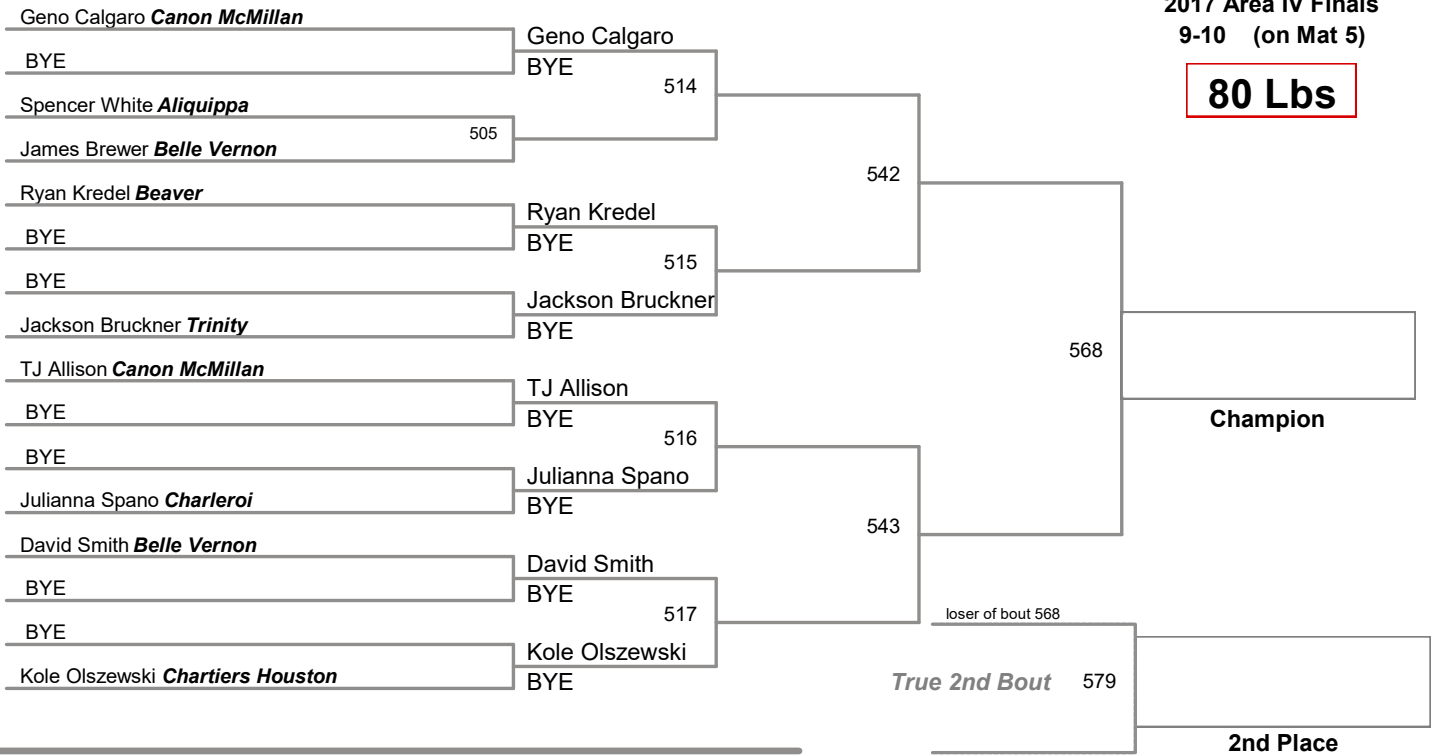

2017 Area IV Finals  
9-10 (on Mat 6)

**55 Lbs**

2017 Area IV Finals  
9-10 (on Mat 4)

**60 Lbs**

2017 Area IV Finals  
9-10 (on Mat 5)

**65 Lbs**

2017 Area IV Finals  
9-10 (on Mat 1)

**70 Lbs**

2017 Area IV Finals  
9-10 (on Mat 2)

**75 Lbs**

2017 Area IV Finals  
9-10 (on Mat 5)

**80 Lbs**

2017 Area IV Finals  
9-10 (on Mat 6)

**85 Lbs**

2017 Area IV Finals  
9-10 (on Mat 1)

**90 Lbs**

2017 Area IV Finals  
9-10 (on Mat 5)

**95 Lbs**

2017 Area IV Finals  
9-10 (on Mat 2)

**105 Lbs**

2017 Area IV Finals  
9-10 (on Mat 2)

**120 Lbs**

2017 Area IV Finals  
9-10 (on Mat 6)

**150 Lbs**