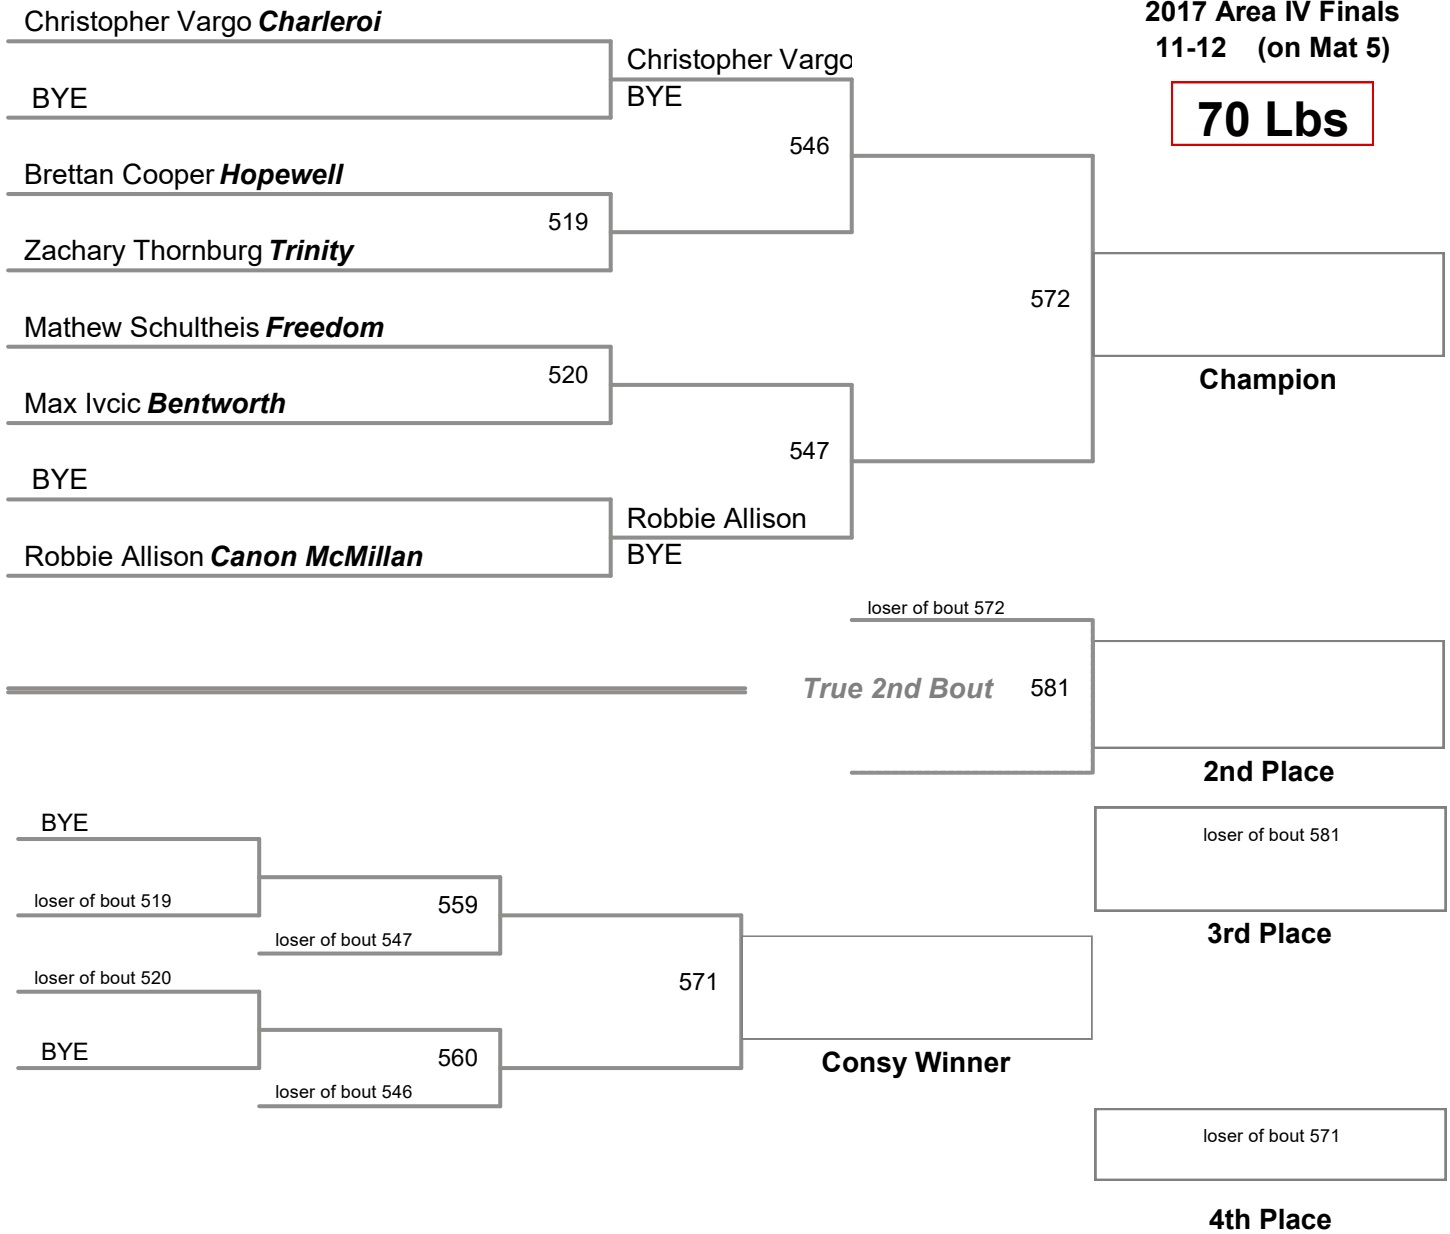

2017 Area IV Finals
11-12 (on Mat 4)

65 Lbs

2017 Area IV Finals
11-12 (on Mat 5)

70 Lbs

2017 Area IV Finals
11-12 (on Mat 6)

75 Lbs

2017 Area IV Finals
11-12 (on Mat 4)

80 Lbs

2017 Area IV Finals
11-12 (on Mat 5)

85 Lbs

2017 Area IV Finals
11-12 (on Mat 4)

90 Lbs

2017 Area IV Finals
11-12 (on Mat 3)

95 Lbs

2017 Area IV Finals
11-12 (on Mat 3)

100 Lbs