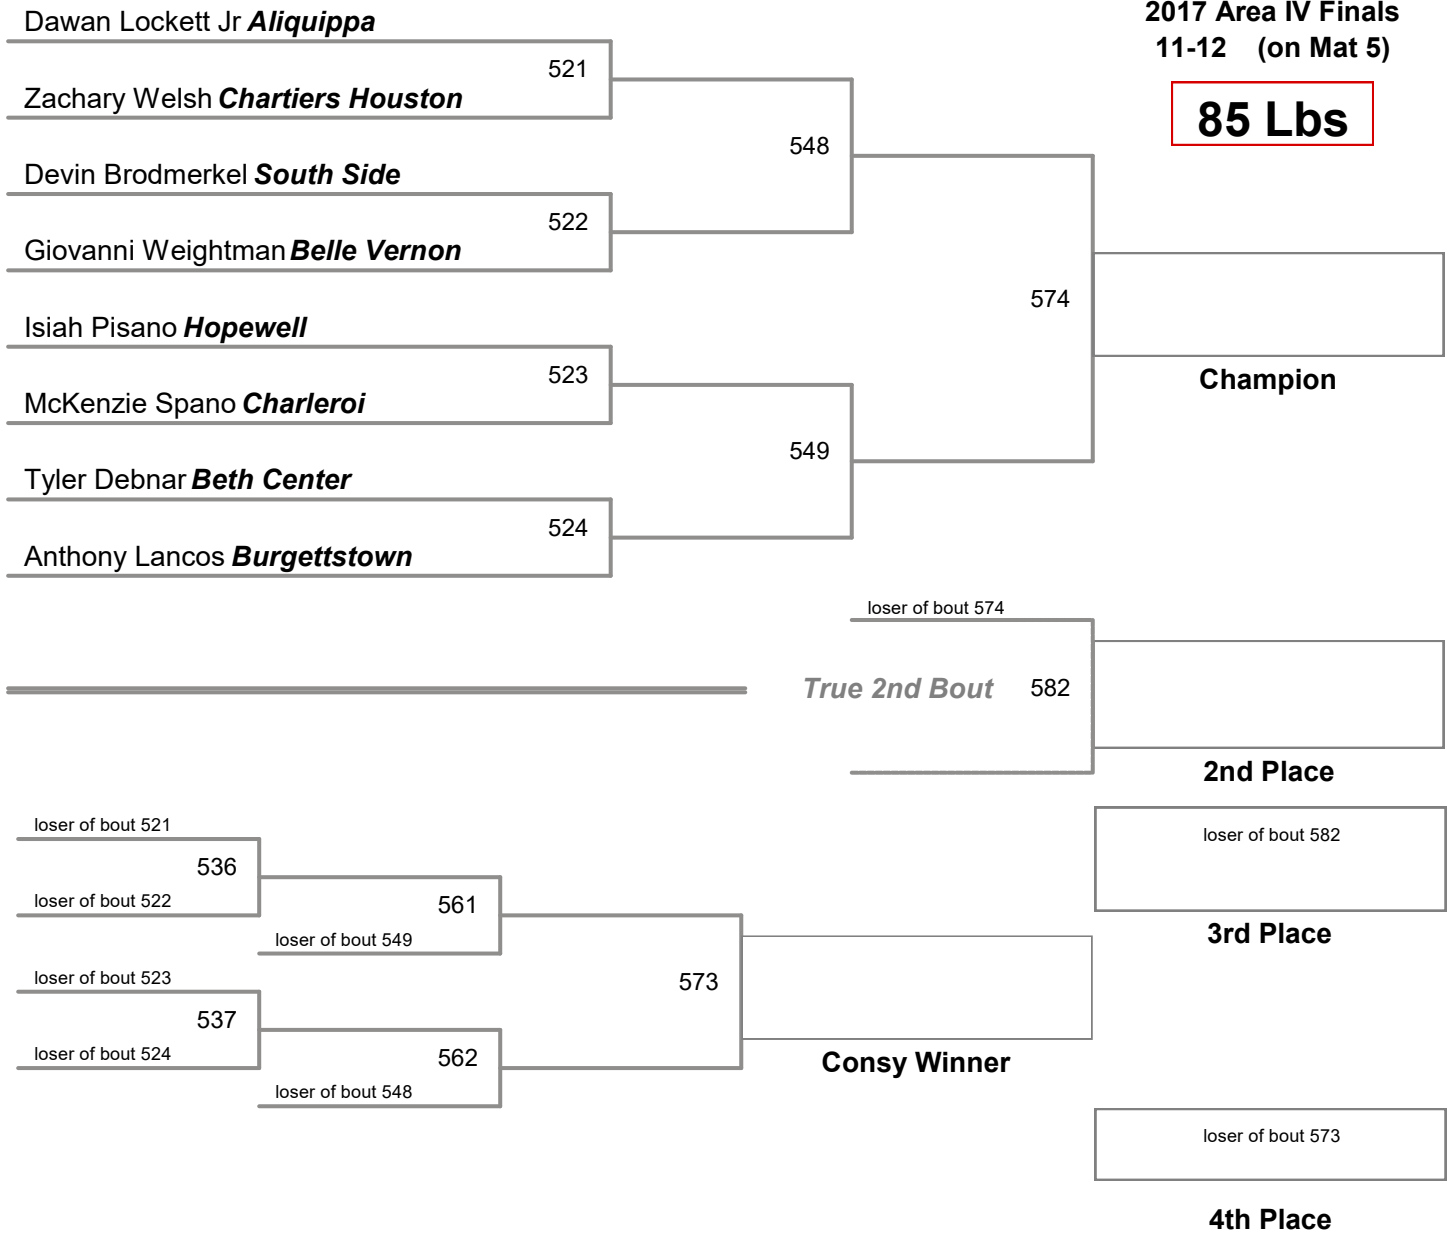

2017 Area IV Finals
11-12 (on Mat 4)

65 Lbs

2017 Area IV Finals
11-12 (on Mat 5)

70 Lbs

2017 Area IV Finals
11-12 (on Mat 6)

75 Lbs

2017 Area IV Finals
11-12 (on Mat 4)

80 Lbs

2017 Area IV Finals
11-12 (on Mat 5)

85 Lbs

2017 Area IV Finals
11-12 (on Mat 4)

90 Lbs

2017 Area IV Finals
11-12 (on Mat 3)

95 Lbs

2017 Area IV Finals
11-12 (on Mat 3)

100 Lbs