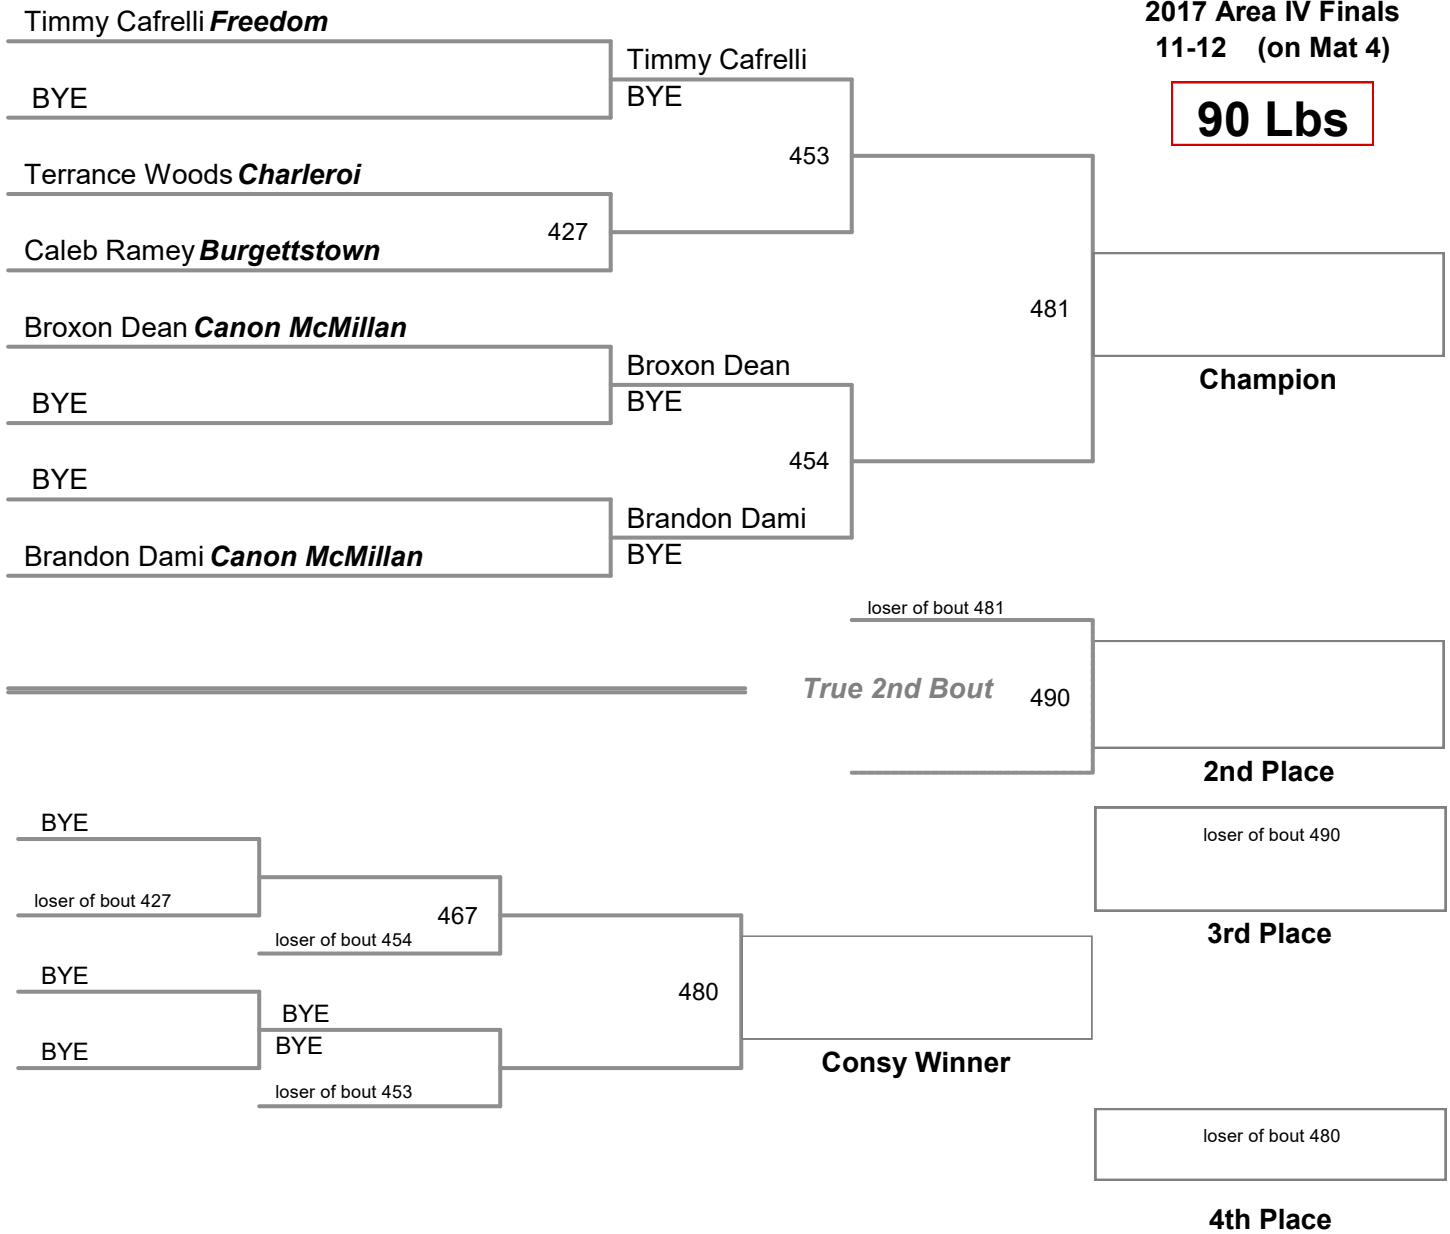

2017 Area IV Finals
11-12 (on Mat 4)

65 Lbs

2017 Area IV Finals
11-12 (on Mat 5)

70 Lbs

2017 Area IV Finals
11-12 (on Mat 6)

75 Lbs

2017 Area IV Finals
11-12 (on Mat 4)

80 Lbs

2017 Area IV Finals
11-12 (on Mat 5)

85 Lbs

2017 Area IV Finals
11-12 (on Mat 4)

90 Lbs

2017 Area IV Finals
11-12 (on Mat 3)

95 Lbs

2017 Area IV Finals
11-12 (on Mat 3)

100 Lbs