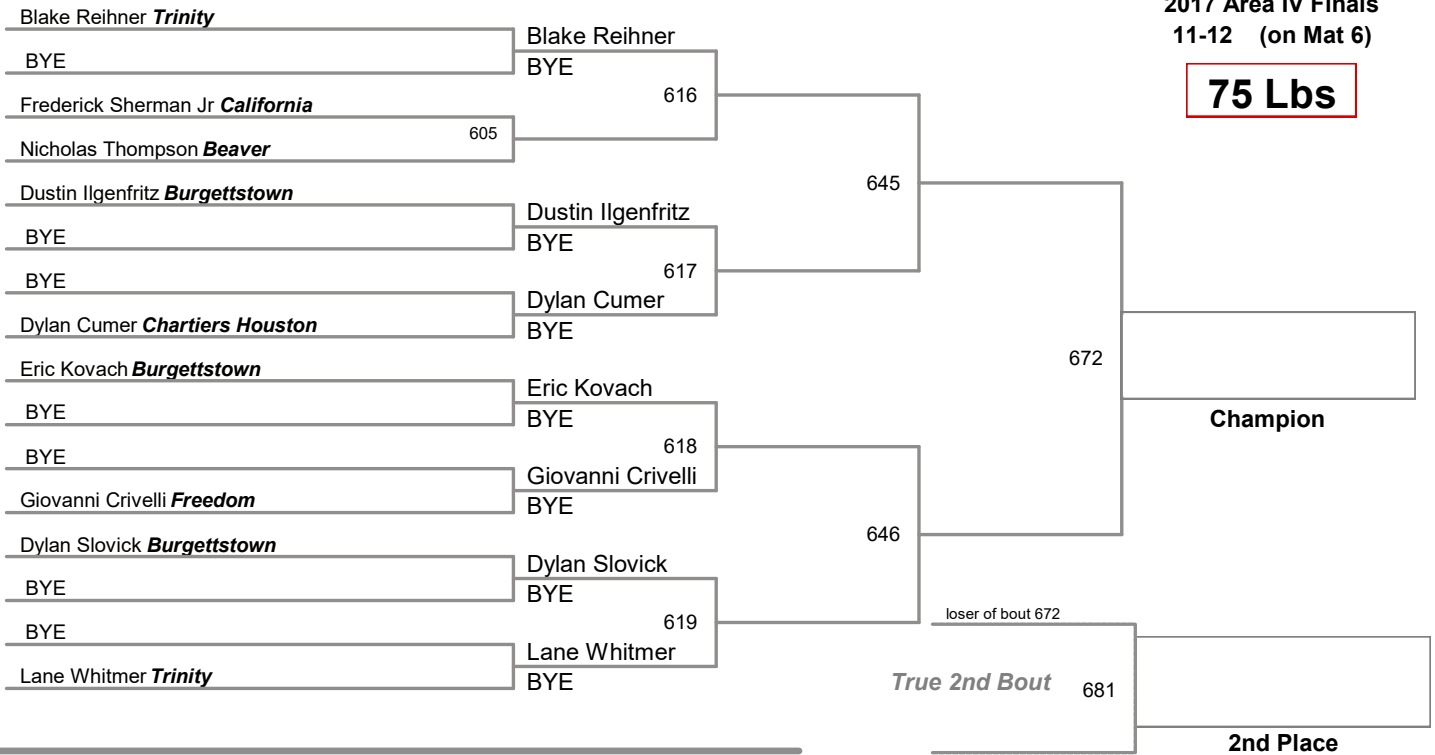

2017 Area IV Finals
11-12 (on Mat 4)

65 Lbs

2017 Area IV Finals
11-12 (on Mat 5)

70 Lbs

2017 Area IV Finals
11-12 (on Mat 6)

75 Lbs

2017 Area IV Finals
11-12 (on Mat 4)

80 Lbs

2017 Area IV Finals
11-12 (on Mat 5)

85 Lbs

2017 Area IV Finals
11-12 (on Mat 4)

90 Lbs

2017 Area IV Finals
11-12 (on Mat 3)

95 Lbs

2017 Area IV Finals
11-12 (on Mat 3)

100 Lbs

2017 Area IV Finals
11-12 (on Mat 2)

145 Lbs

2017 Area IV Finals
11-12 (on Mat 3)

160 Lbs