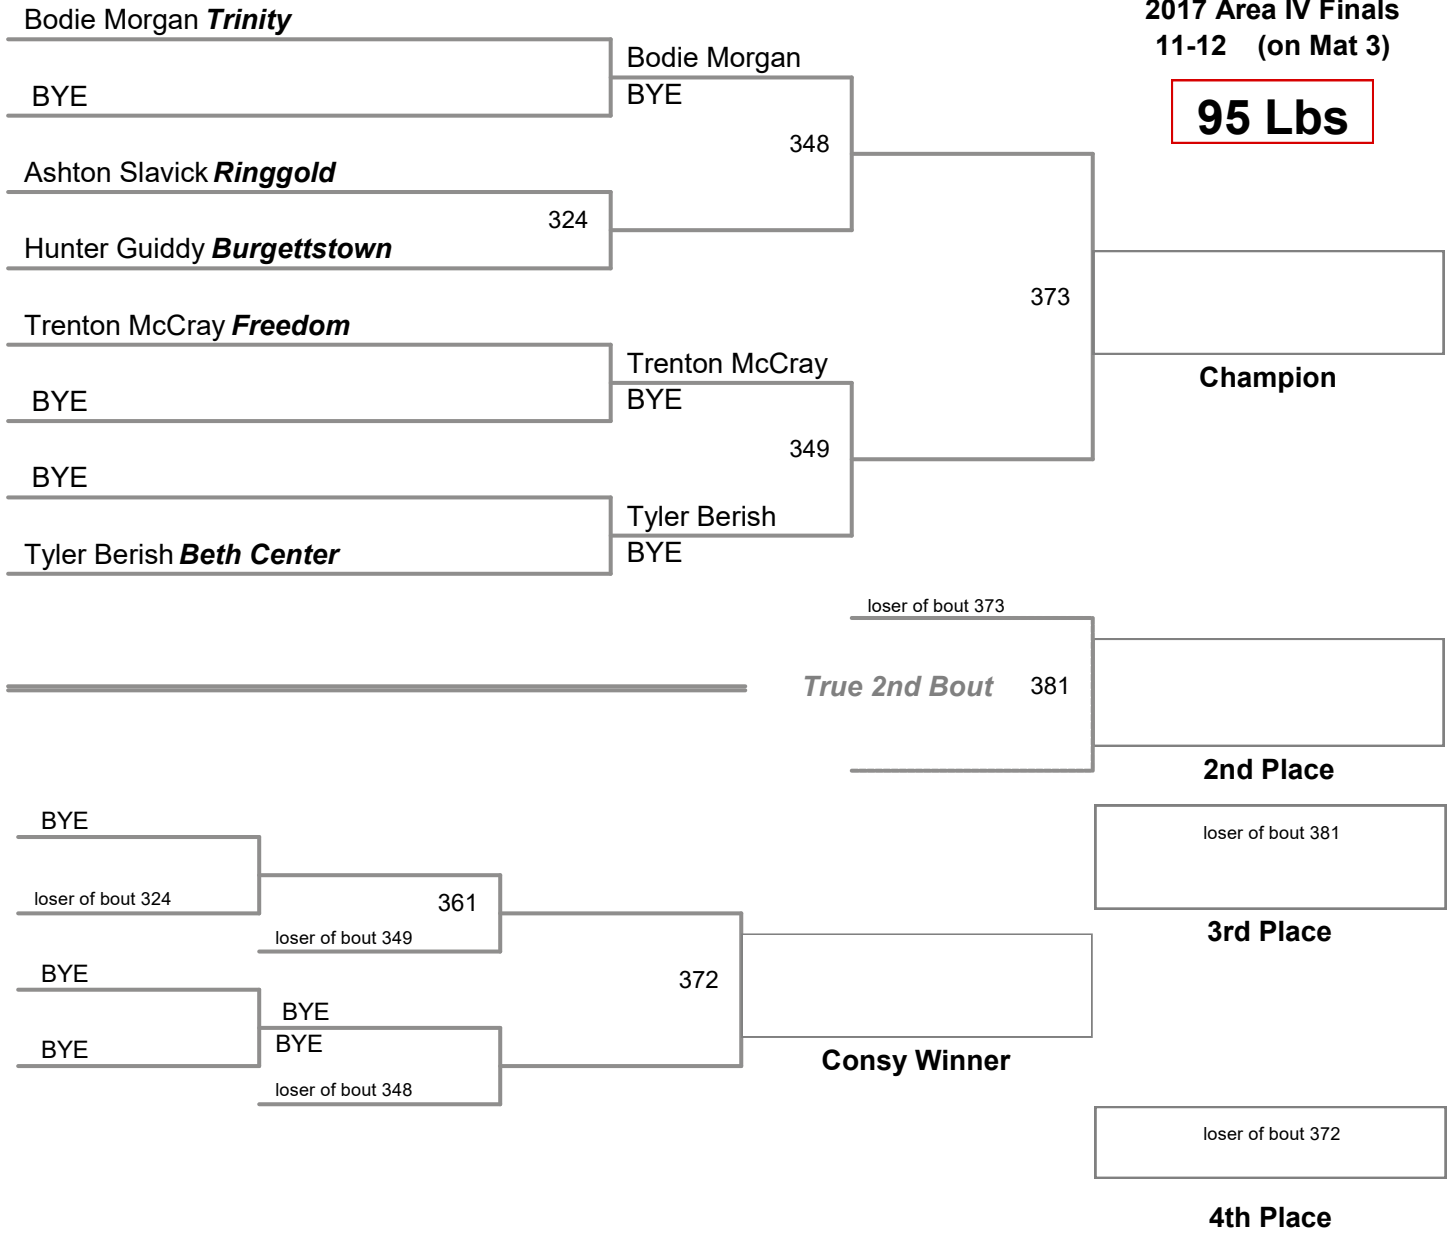

2017 Area IV Finals
11-12 (on Mat 5)

85 Lbs

2017 Area IV Finals
11-12 (on Mat 4)

90 Lbs

2017 Area IV Finals
11-12 (on Mat 3)

95 Lbs

2017 Area IV Finals
11-12 (on Mat 3)

100 Lbs

2017 Area IV Finals
11-12 (on Mat 6)

105 Lbs

2017 Area IV Finals
11-12 (on Mat 2)

115 Lbs

2017 Area IV Finals
11-12 (on Mat 6)

125 Lbs

2017 Area IV Finals
11-12 (on Mat 5)

135 Lbs