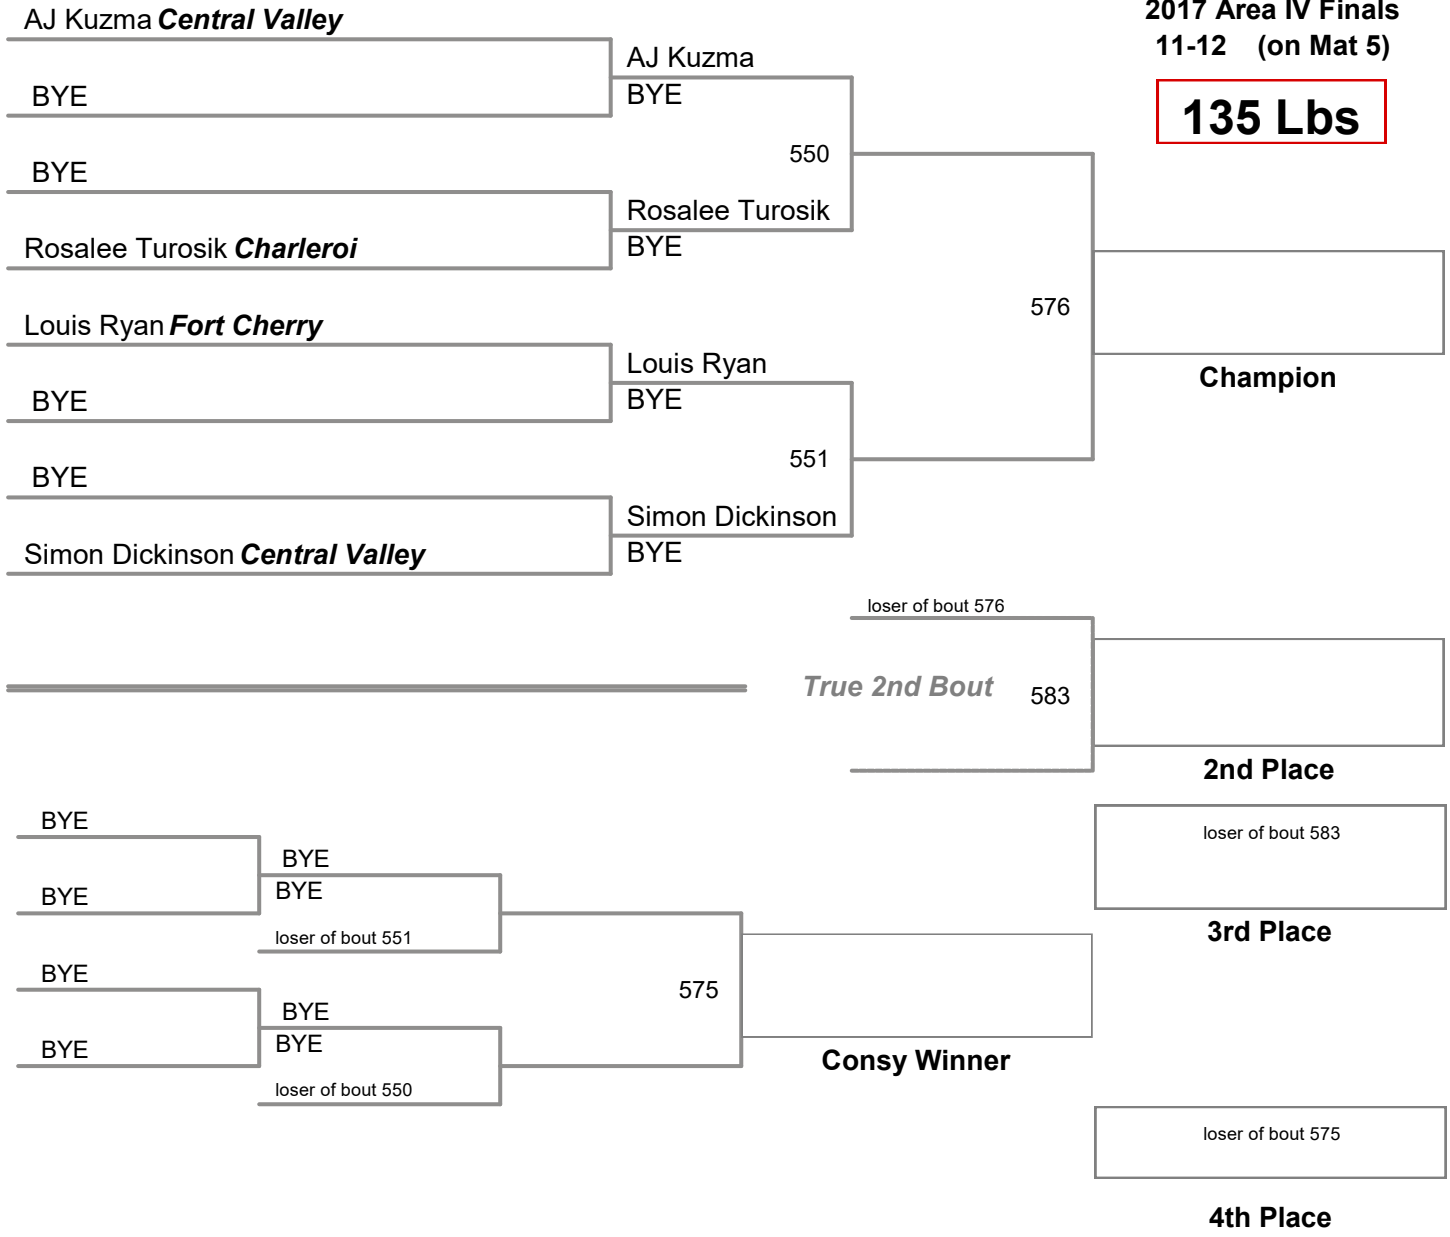

2017 Area IV Finals
11-12 (on Mat 6)

105 Lbs

2017 Area IV Finals
11-12 (on Mat 2)

115 Lbs

2017 Area IV Finals
11-12 (on Mat 6)

125 Lbs

2017 Area IV Finals
11-12 (on Mat 5)

135 Lbs

2017 Area IV Finals
11-12 (on Mat 2)

145 Lbs

2017 Area IV Finals
11-12 (on Mat 3)

160 Lbs