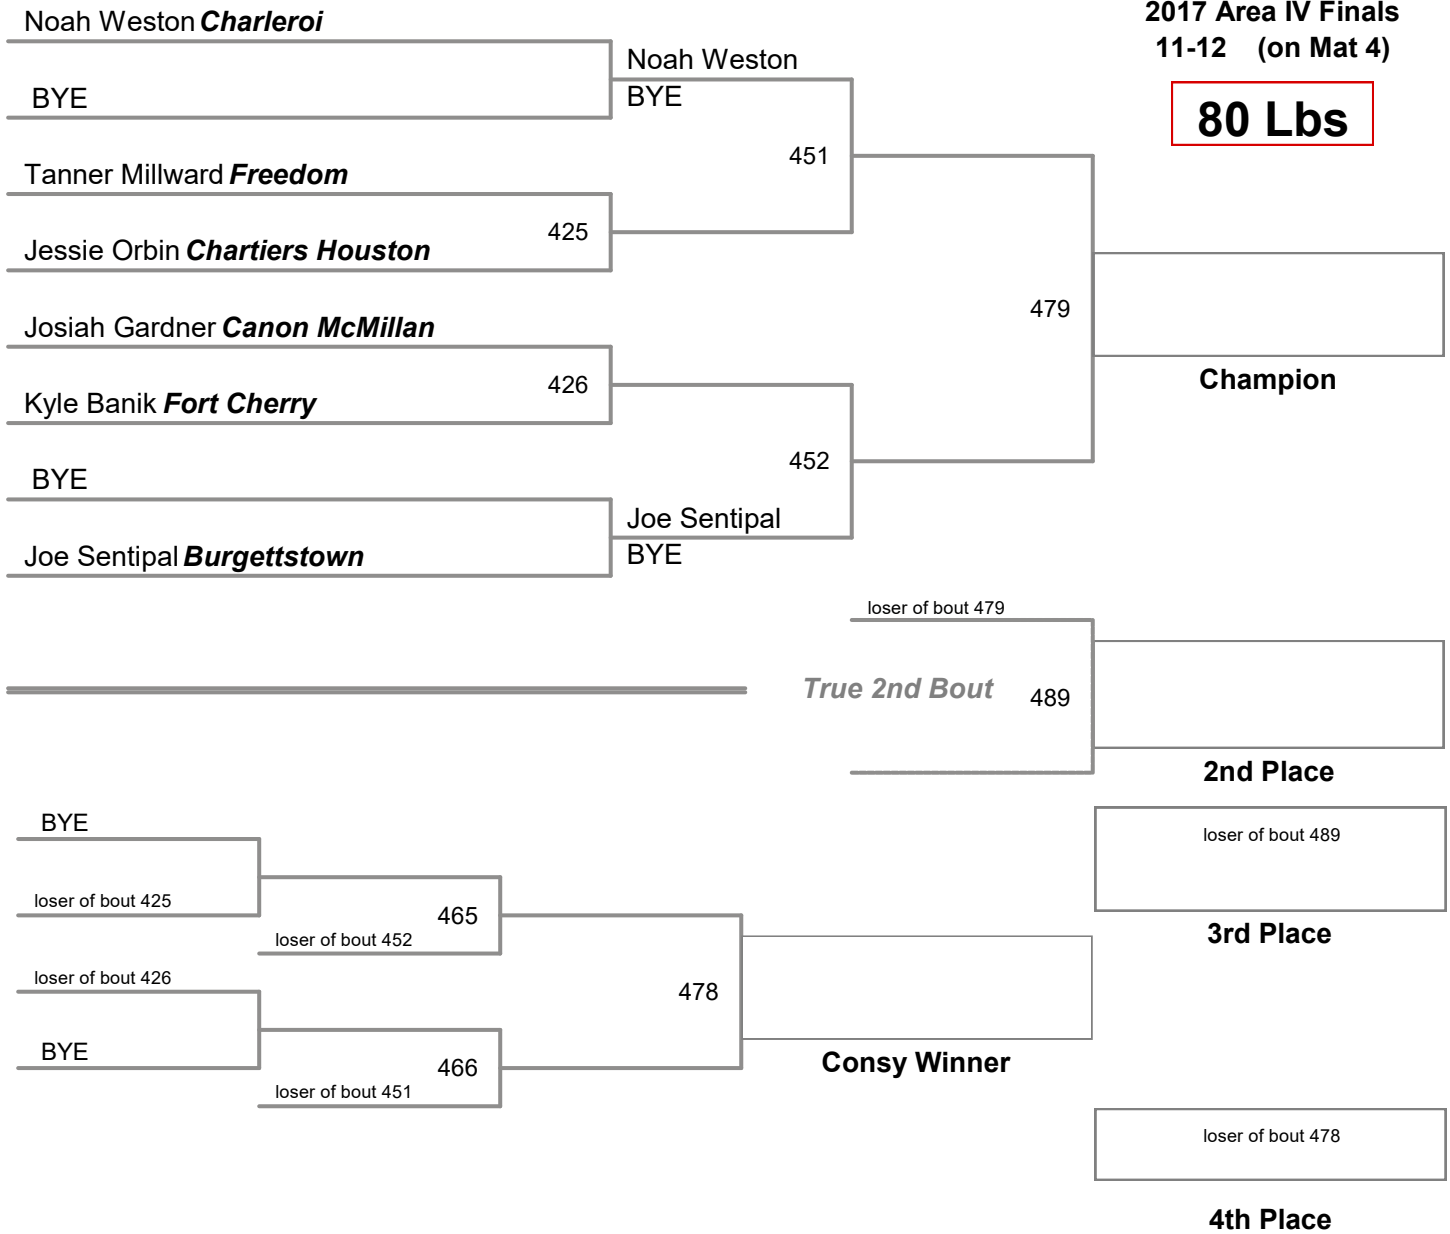

2017 Area IV Finals
11-12 (on Mat 4)

65 Lbs

2017 Area IV Finals
11-12 (on Mat 5)

70 Lbs

2017 Area IV Finals
11-12 (on Mat 6)

75 Lbs

2017 Area IV Finals
11-12 (on Mat 4)

80 Lbs

2017 Area IV Finals
11-12 (on Mat 5)

85 Lbs

2017 Area IV Finals
11-12 (on Mat 4)

90 Lbs

2017 Area IV Finals
11-12 (on Mat 3)

95 Lbs

2017 Area IV Finals
11-12 (on Mat 3)

100 Lbs