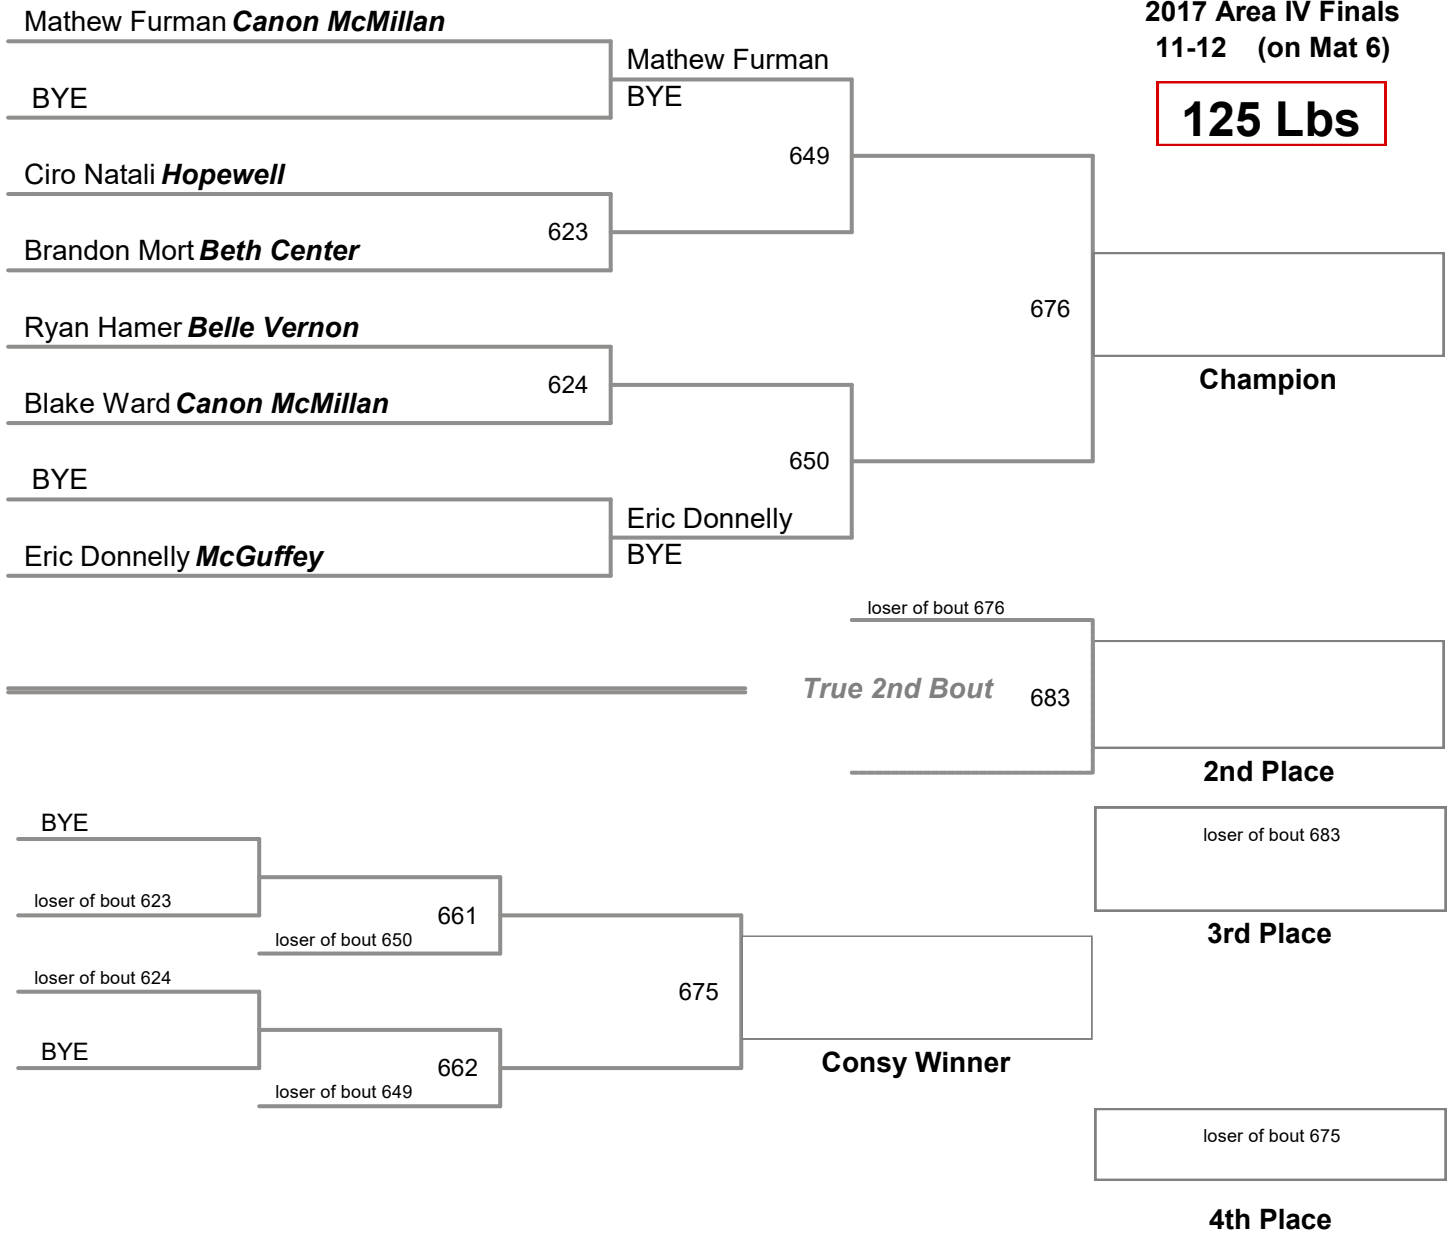

2017 Area IV Finals
11-12 (on Mat 6)

105 Lbs

2017 Area IV Finals
11-12 (on Mat 2)

115 Lbs

2017 Area IV Finals
11-12 (on Mat 6)

125 Lbs

2017 Area IV Finals
11-12 (on Mat 5)

135 Lbs

2017 Area IV Finals
11-12 (on Mat 2)

145 Lbs

2017 Area IV Finals
11-12 (on Mat 3)

160 Lbs