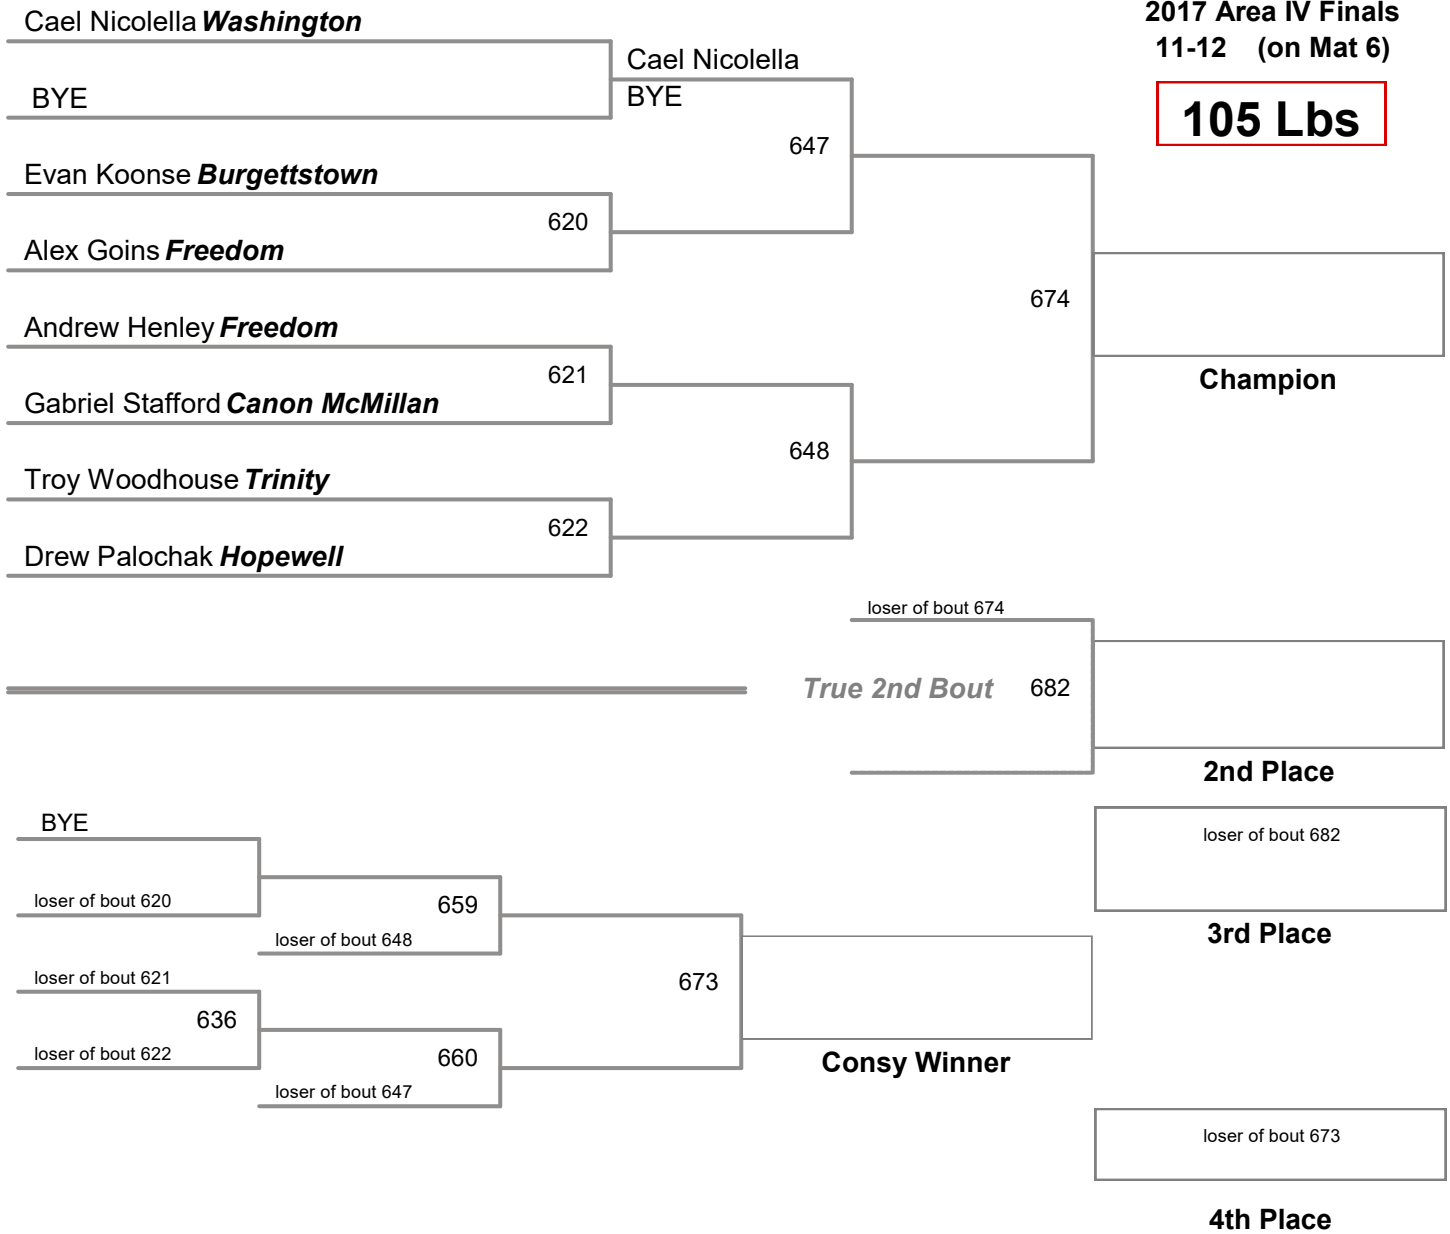

2017 Area IV Finals
11-12 (on Mat 6)

105 Lbs