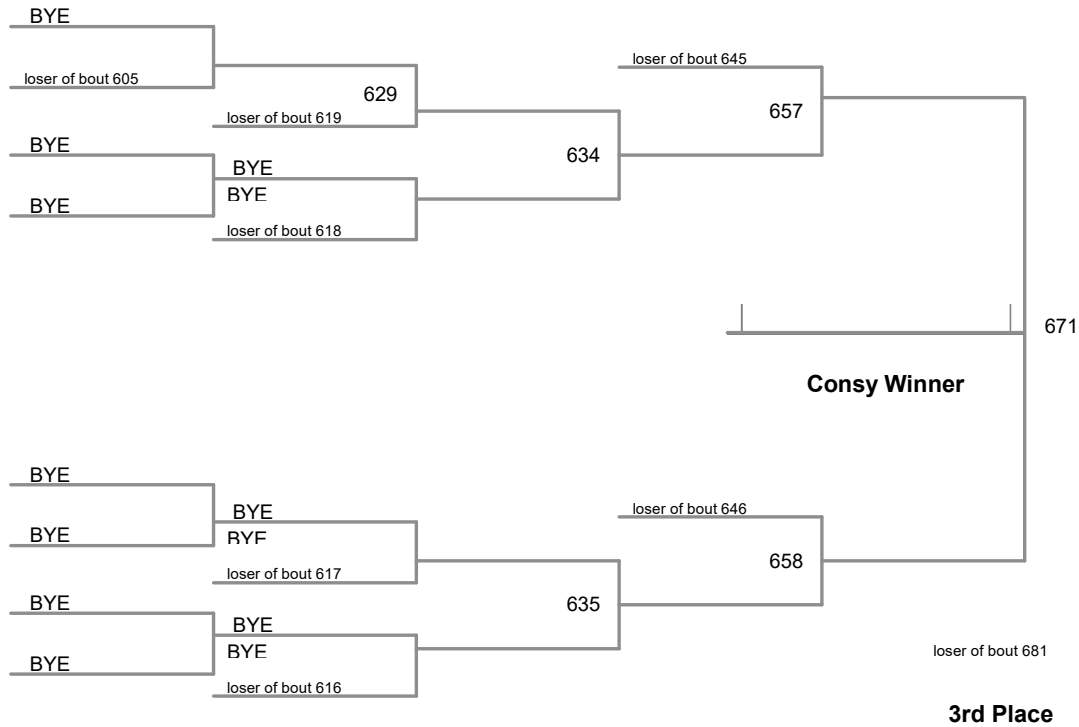

2017 Area IV Finals
11-12 (on Mat 4)

65 Lbs

2017 Area IV Finals
11-12 (on Mat 5)

70 Lbs

2017 Area IV Finals
11-12 (on Mat 6)

75 Lbs

2017 Area IV Finals
11-12 (on Mat 4)

80 Lbs

2017 Area IV Finals
11-12 (on Mat 5)

85 Lbs

2017 Area IV Finals
11-12 (on Mat 4)

90 Lbs

2017 Area IV Finals
11-12 (on Mat 3)

95 Lbs

2017 Area IV Finals
11-12 (on Mat 3)

100 Lbs

2017 Area IV Finals
11-12 (on Mat 6)

105 Lbs

2017 Area IV Finals
11-12 (on Mat 2)

115 Lbs

2017 Area IV Finals
11-12 (on Mat 6)

125 Lbs

2017 Area IV Finals
11-12 (on Mat 5)

135 Lbs

2017 Area IV Finals
11-12 (on Mat 2)

145 Lbs

2017 Area IV Finals
11-12 (on Mat 3)

160 Lbs