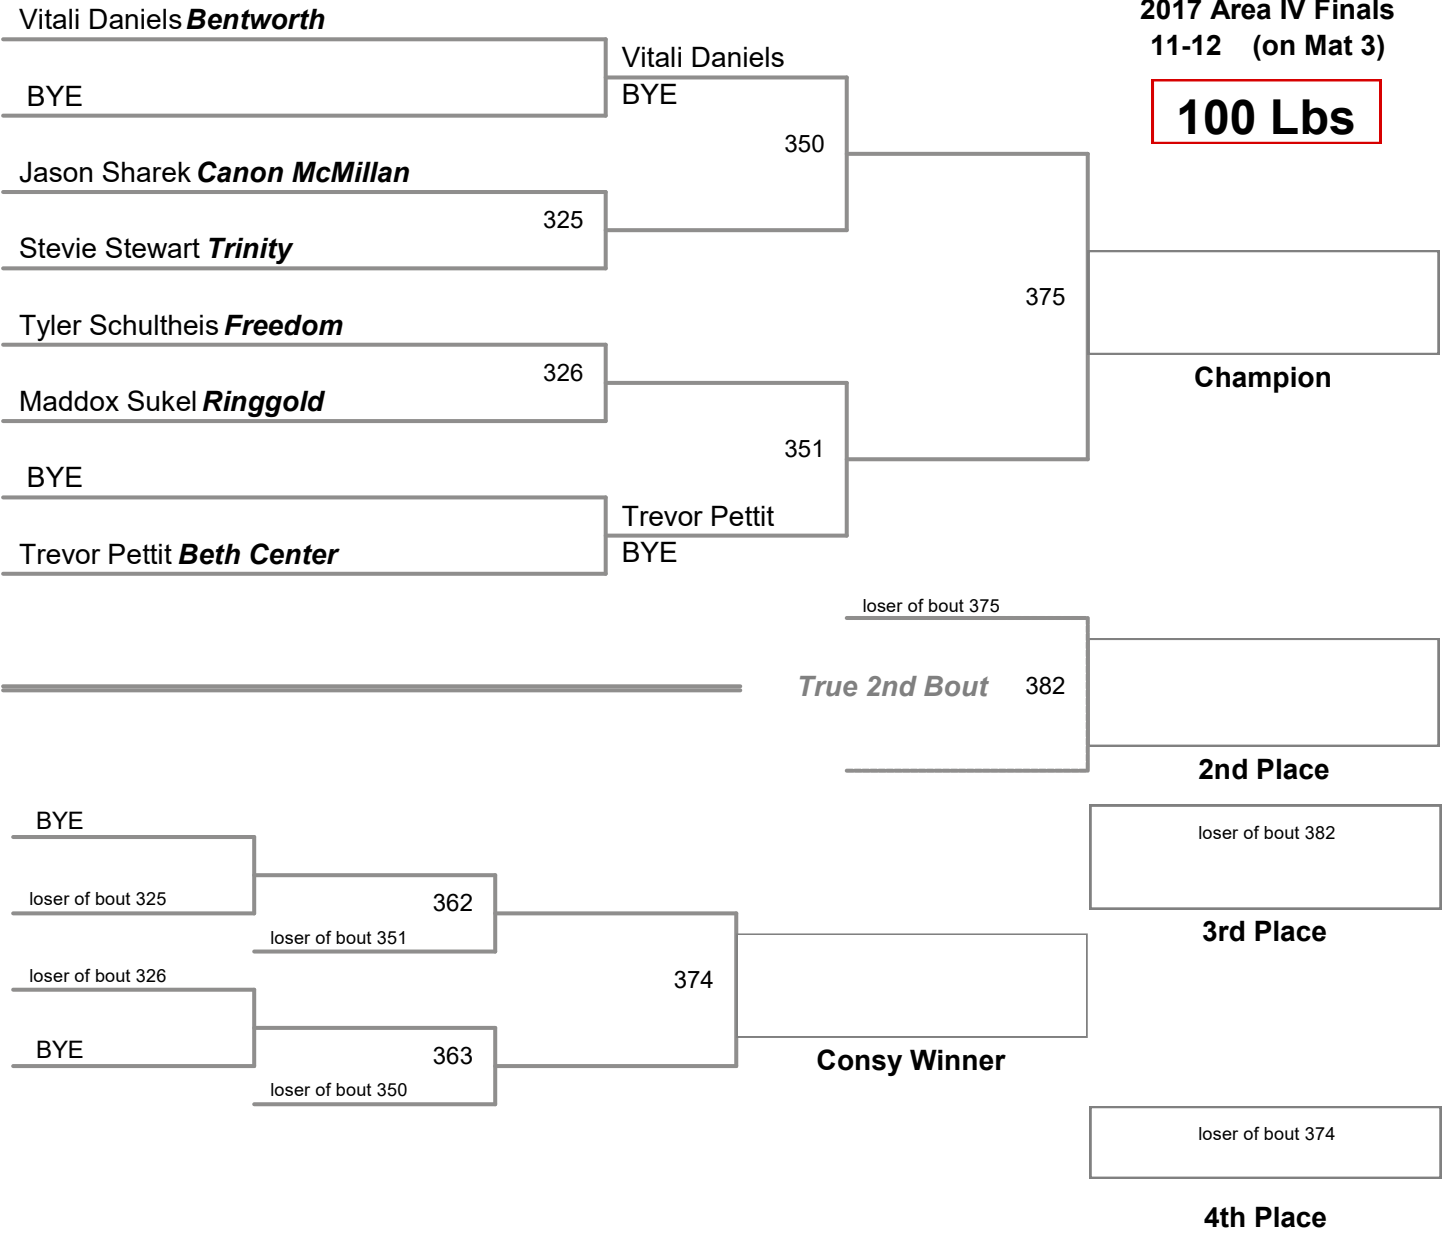

2017 Area IV Finals
11-12 (on Mat 5)

85 Lbs

2017 Area IV Finals
11-12 (on Mat 4)

90 Lbs

2017 Area IV Finals
11-12 (on Mat 3)

95 Lbs

2017 Area IV Finals
11-12 (on Mat 3)

100 Lbs