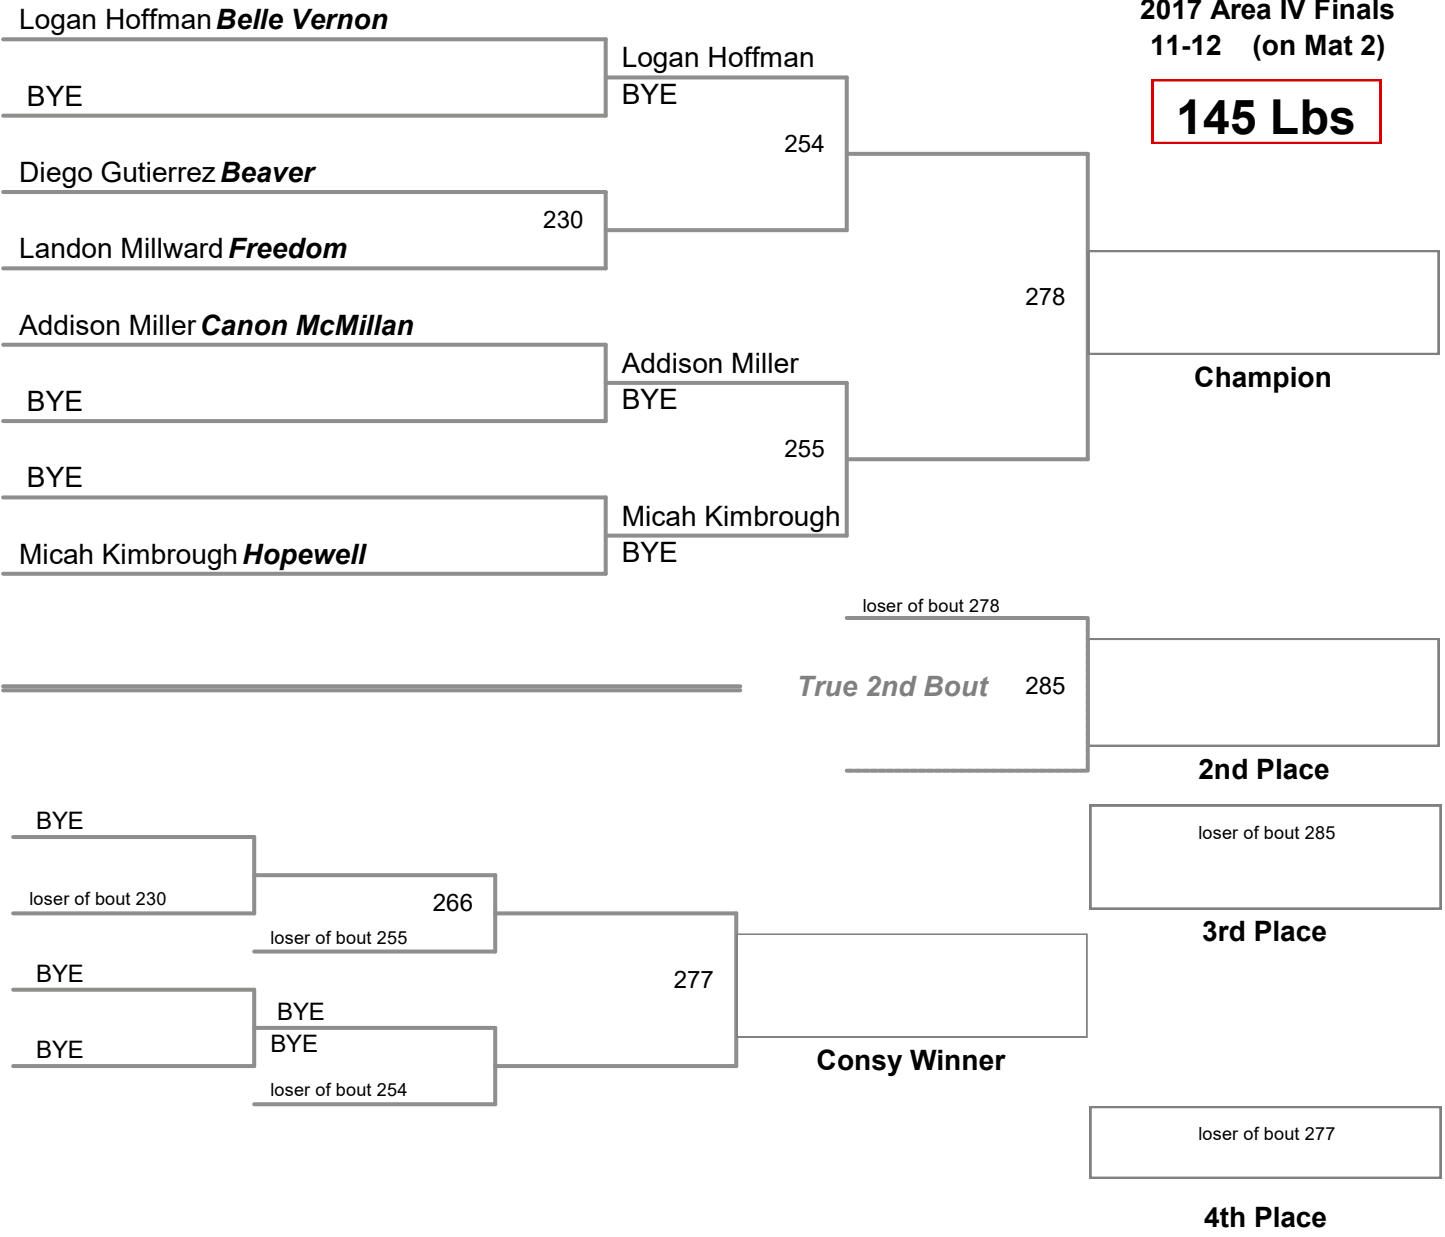

2017 Area IV Finals
11-12 (on Mat 6)

105 Lbs

2017 Area IV Finals
11-12 (on Mat 2)

115 Lbs

2017 Area IV Finals
11-12 (on Mat 6)

125 Lbs

2017 Area IV Finals
11-12 (on Mat 5)

135 Lbs

2017 Area IV Finals
11-12 (on Mat 2)

145 Lbs

2017 Area IV Finals
11-12 (on Mat 3)

160 Lbs