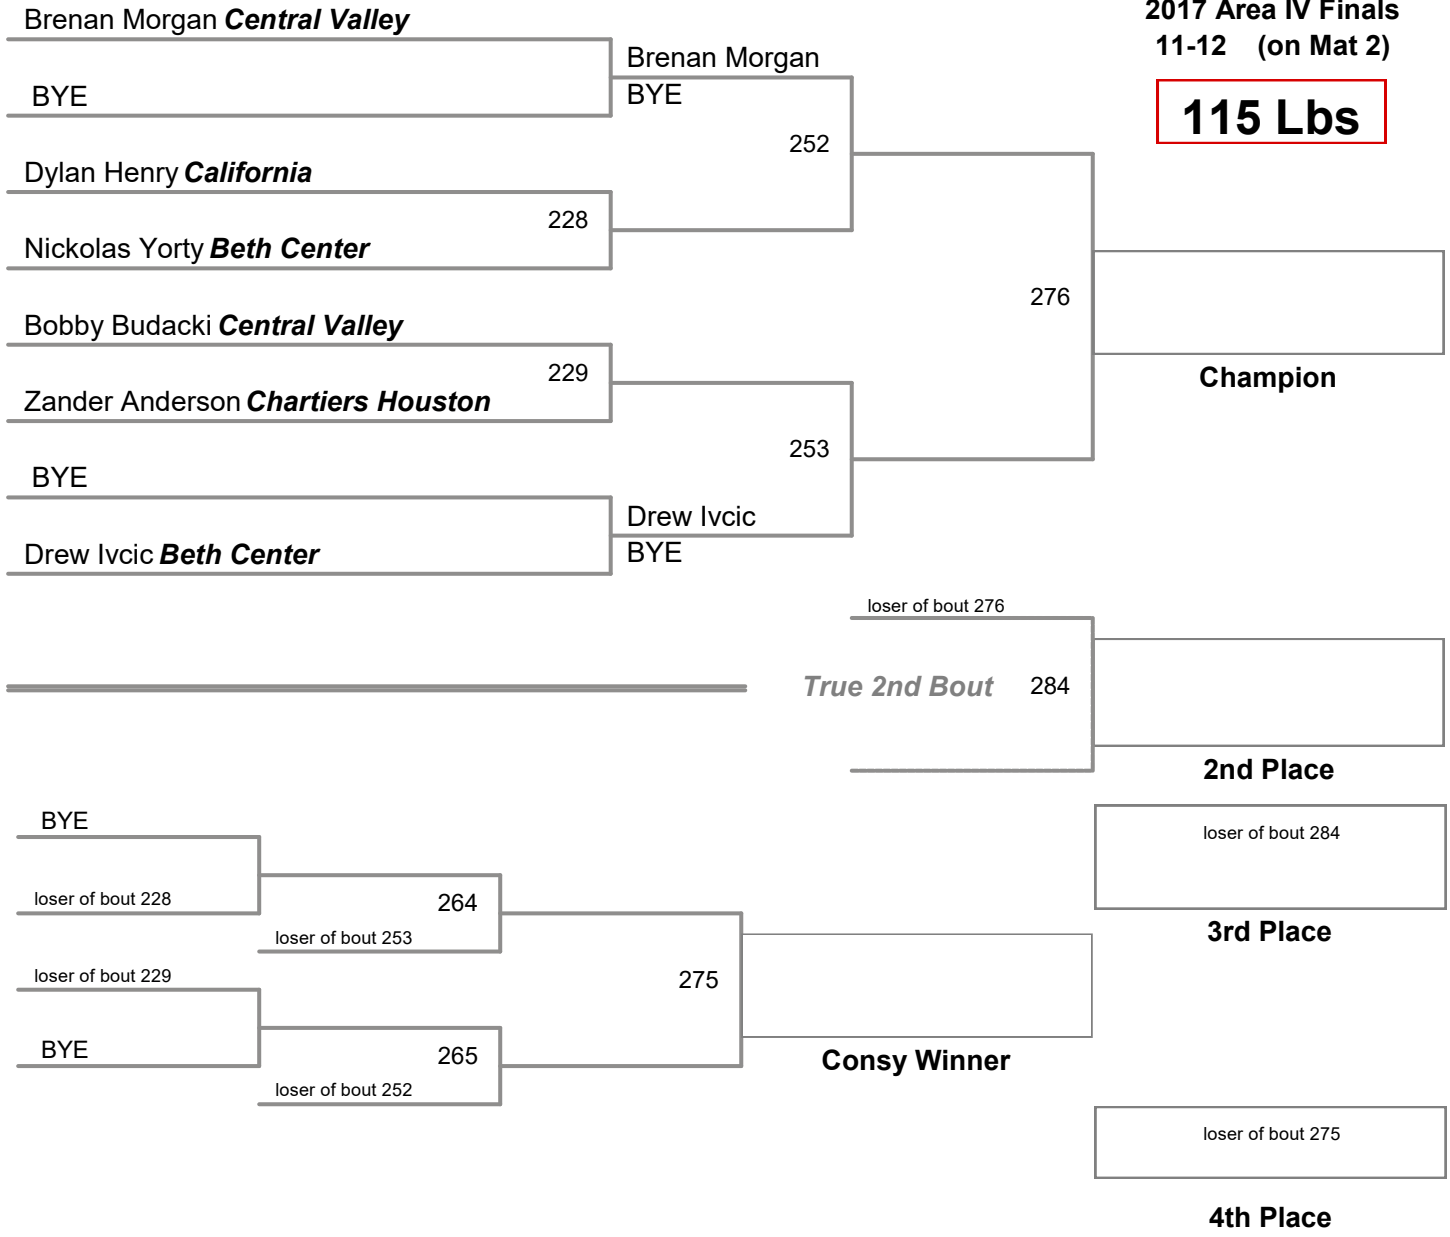

2017 Area IV Finals
11-12 (on Mat 5)

85 Lbs

2017 Area IV Finals
11-12 (on Mat 4)

90 Lbs

2017 Area IV Finals
11-12 (on Mat 3)

95 Lbs

2017 Area IV Finals
11-12 (on Mat 3)

100 Lbs

2017 Area IV Finals
11-12 (on Mat 6)

105 Lbs

2017 Area IV Finals
11-12 (on Mat 2)

115 Lbs

2017 Area IV Finals
11-12 (on Mat 6)

125 Lbs

2017 Area IV Finals
11-12 (on Mat 5)

135 Lbs

2017 Area IV Finals
11-12 (on Mat 2)

145 Lbs

2017 Area IV Finals
11-12 (on Mat 3)

160 Lbs