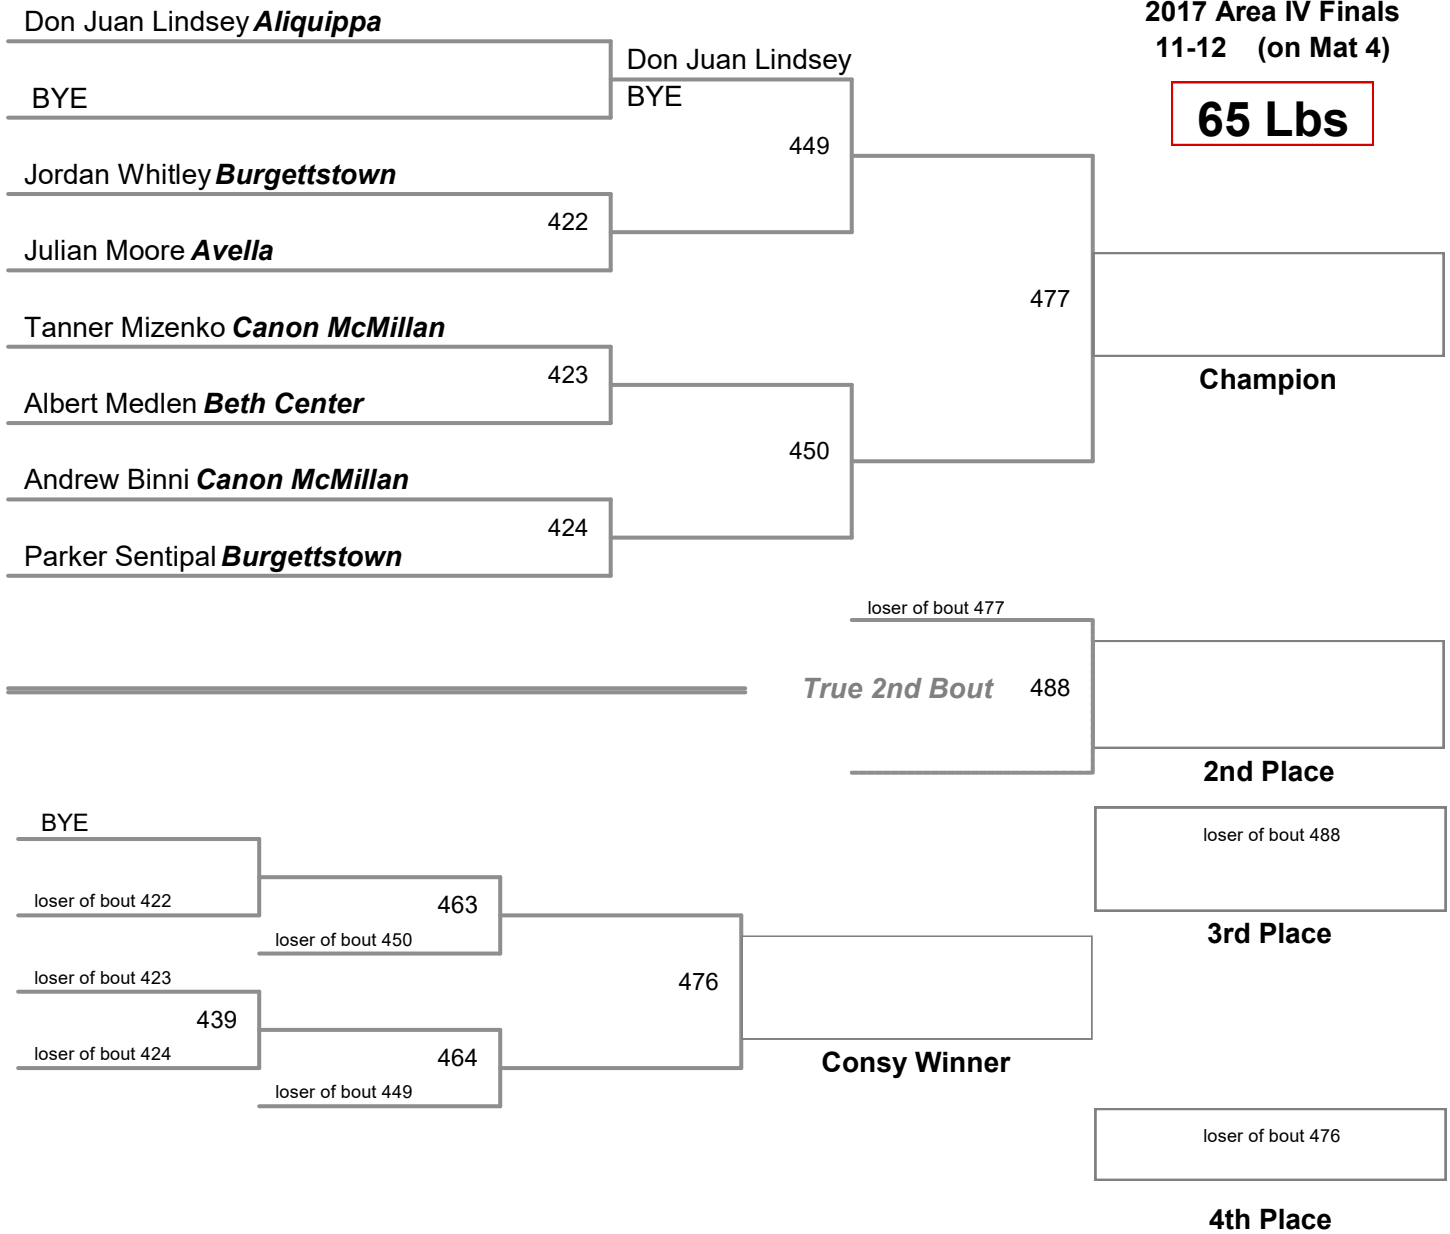

2017 Area IV Finals
11-12 (on Mat 4)

65 Lbs

2017 Area IV Finals
11-12 (on Mat 5)

70 Lbs

2017 Area IV Finals
11-12 (on Mat 6)

75 Lbs

2017 Area IV Finals
11-12 (on Mat 4)

80 Lbs

2017 Area IV Finals
11-12 (on Mat 5)

85 Lbs

2017 Area IV Finals
11-12 (on Mat 4)

90 Lbs

2017 Area IV Finals
11-12 (on Mat 3)

95 Lbs

2017 Area IV Finals
11-12 (on Mat 3)

100 Lbs

2017 Area IV Finals
11-12 (on Mat 6)

105 Lbs

2017 Area IV Finals
11-12 (on Mat 2)

115 Lbs

2017 Area IV Finals
11-12 (on Mat 6)

125 Lbs

2017 Area IV Finals
11-12 (on Mat 5)

135 Lbs

2017 Area IV Finals
11-12 (on Mat 2)

145 Lbs

2017 Area IV Finals
11-12 (on Mat 3)

160 Lbs